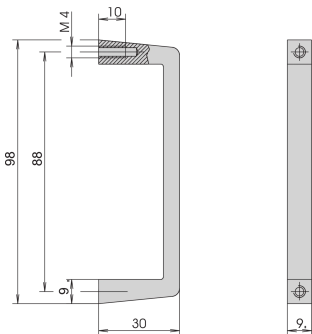

Front Handle, Width 9 mm, Height 98 mm

NÚMERO DE CATÁLOGO

10501-003

Slim Aluminium profile front handle, 9 mm. The assembly of the handle will be done from the rear side.

CERTIFICATIONS

CARACTERÍSTICAS

Static load-carrying capacity 30 kg/pair

The assembly of the handle will be done from the rear side

CARATERÍSTICAS DO PRODUTO

Product Type: Handle

Works With: Subracks; Chassis; Front Panels

Tipo de alça: Straight

Largura: 9mm

Material: Alumínio

Cor: Silver

Static Load: 30kg

Quantidade por embalagem: 1

Acabamento: Anodized

DETALHES ADICIONAIS DO PRODUTO

Please take into consideration that deliveries may be carried out in the stated SPQs (SPQ, e.g. 5 pieces, 10 pieces, 50 pieces, etc.). Differing order quantities (e.g. 2 pieces) may be changed to the next possible delivery quantity = Standard Pack Quantity.