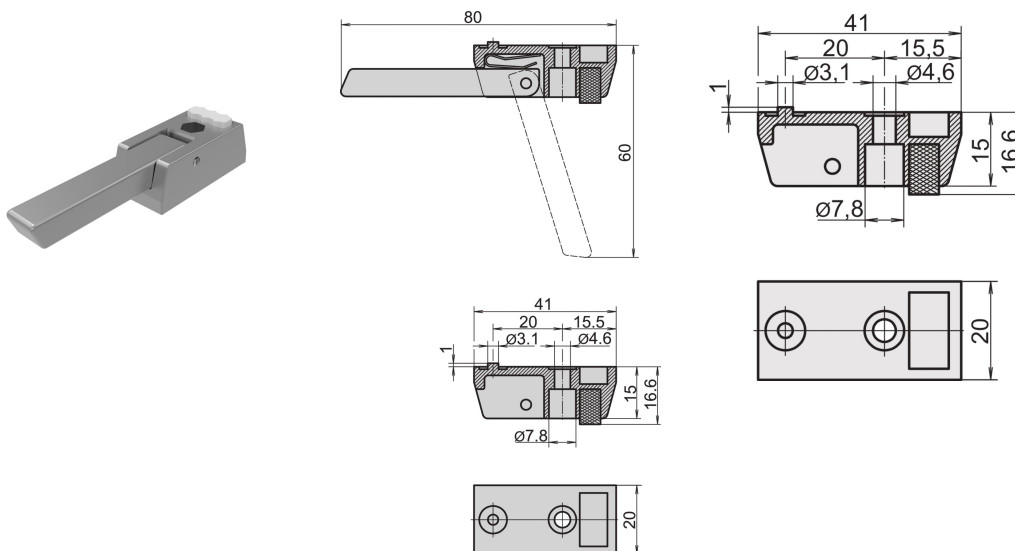

## NÚMERO DE CATÁLOGO

**10603-002**

The tip-up feet from aluminum die cast material enable mounting on the bottom plate of a case. Available with or without tip-up function. Color RAL 9006 White Aluminum.

## CARACTERÍSTICAS

Positioning of case is secured by anti-slip rubber inserts

Can be used instead of standard feet

Load-carrying capacity: 50 kg per foot, max case weight 40 kg

Mounting holes are provided in bottom cover of the cases