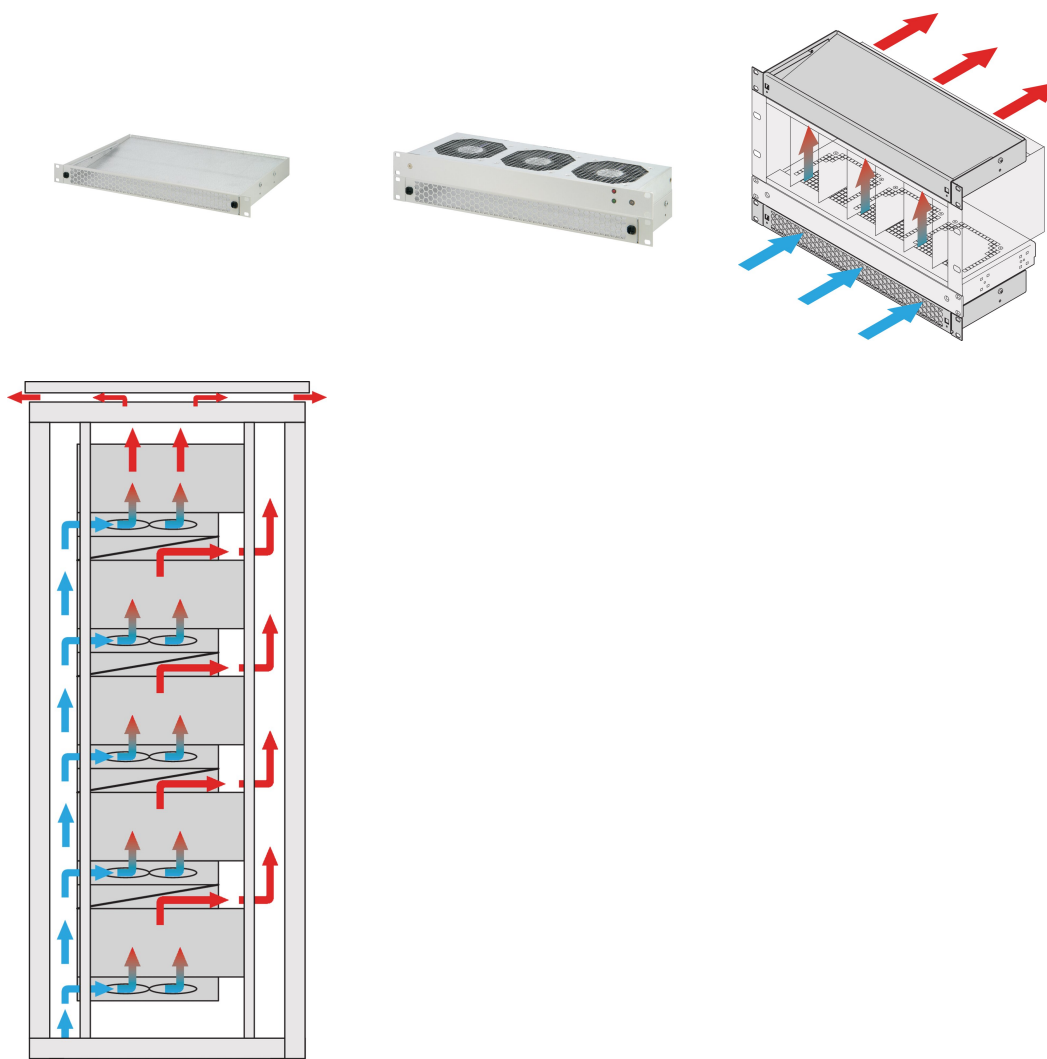

1 U Air Deflector for 19" Fan Tray, 3 Fans, Front Perforated, 193 mm, RAL 9005

NÚMERO DE CATÁLOGO

10713-142

Air deflector with 1 U height to guide the air from front to top or from bottom to rear.

CARACTERÍSTICAS

Assembly options: – One fan tray: cool air is drawn in from the front and guided upwards – Two fan trays: cool air is drawn in from the front, directed upwards and guided to the rear (see application diagram)

Optimised cooling together with 19" fan trays

Vertical buildup of heat is avoided via improved airflow

Optional filter mat, simple to swap during operation

CARATERÍSTICAS DO PRODUTO

Product Type: Air Guide