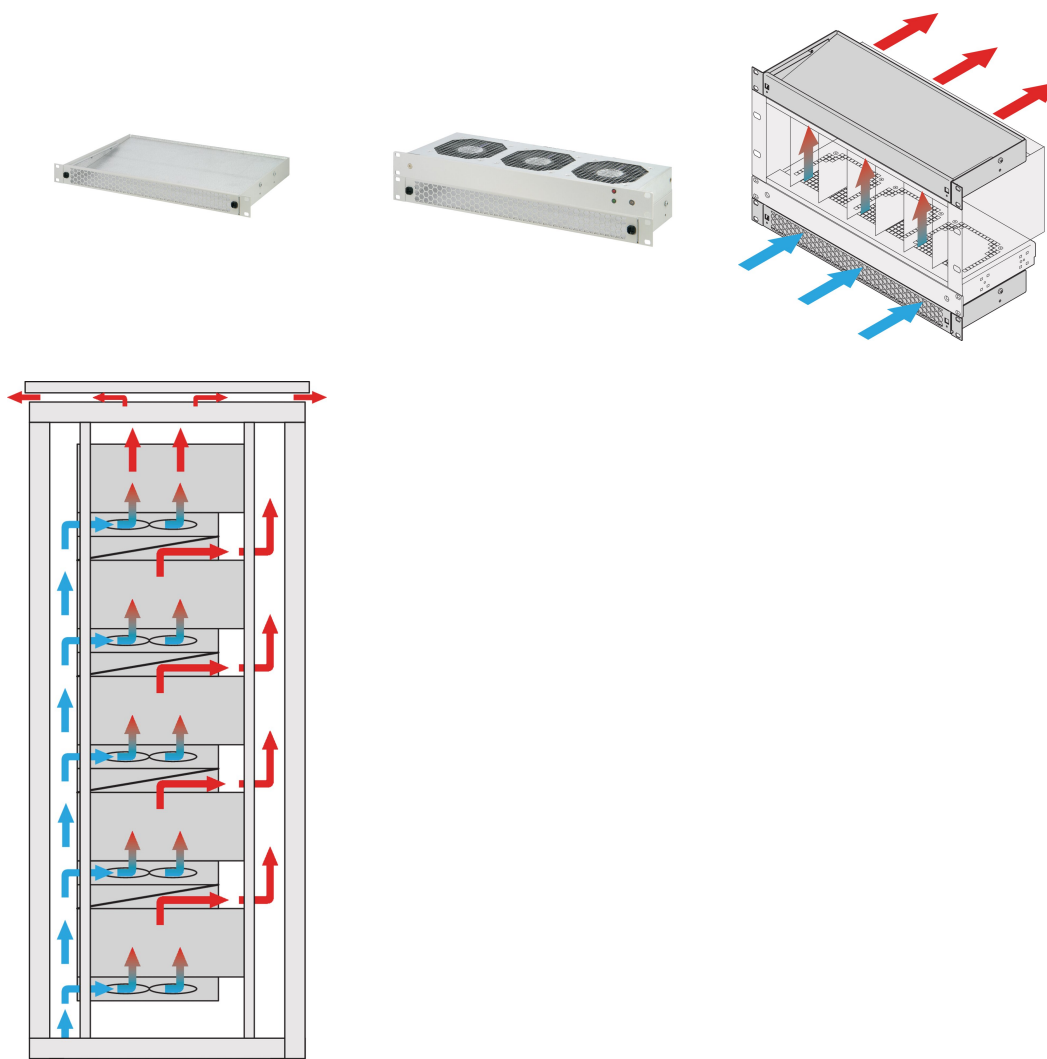

1 U Air Deflector for 19" Fan Tray, 3 Fans, Front Perforated, 193 mm, RAL 9006

NÚMERO DE CATÁLOGO

10713-144

Air deflector with 1 U height to guide the air from front to top or from bottom to rear.

CARACTERÍSTICAS

Assembly options: – One fan tray: cool air is drawn in from the front and guided upwards – Two fan trays: cool air is drawn in from the front, directed upwards and guided to the rear (see application diagram)

Optimised cooling together with 19" fan trays

Vertical buildup of heat is avoided via improved airflow

Optional filter mat, simple to swap during operation

CARATERÍSTICAS DO PRODUTO

Product Type: Air Guide