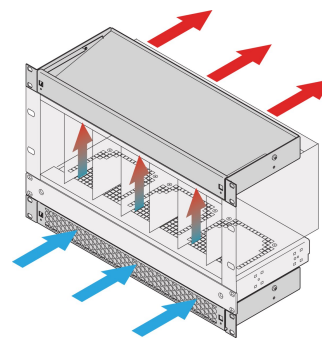

# 1 U Air Deflector for 19" Fan Tray, 3 Fans, Front Solid, 193 mm, RAL 7035

NÚMERO DE CATÁLOGO

10713-146

Air deflector with 1 U height to guide the air from front to top or from bottom to rear.

## CARACTERÍSTICAS

---

Assembly options: – One fan tray: cool air is drawn in from the front and guided upwards – Two fan trays: cool air is drawn in from the front, directed upwards and guided to the rear (see application diagram)

Optimised cooling together with 19" fan trays

Vertical buildup of heat is avoided via improved airflow

Optional filter mat, simple to swap during operation