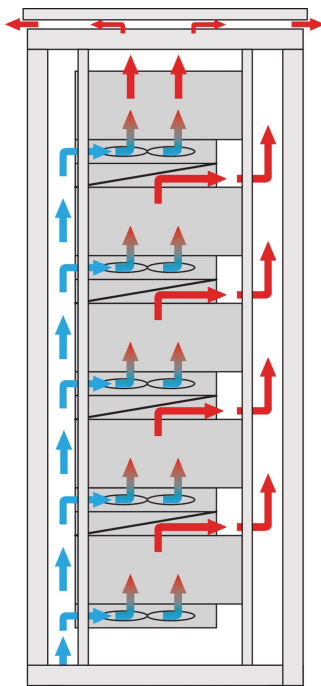

# 1 U Air Deflector for 19" Fan Tray, 3 Fans, Front Solid, 193 mm, RAL 7035

NÚMERO DE CATÁLOGO

10713-146

Air deflector with 1 U height to guide the air from front to top or from bottom to rear.

## CARACTERÍSTICAS

---

Assembly options: – One fan tray: cool air is drawn in from the front and guided upwards – Two fan trays: cool air is drawn in from the front, directed upwards and guided to the rear (see application diagram)

Optimised cooling together with 19" fan trays

Vertical buildup of heat is avoided via improved airflow

Optional filter mat, simple to swap during operation