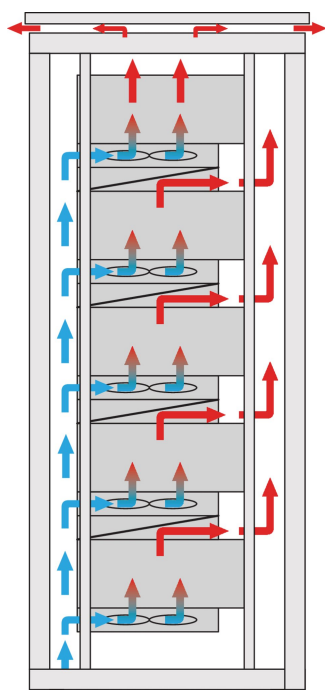

# 1 U Air Deflector for 19" Fan Tray, 6 Fans, Front Solid, 330 mm, RAL 7035

NÚMERO DE CATÁLOGO

10713-147

Air deflector with 1 U height to guide the air from front to top or from bottom to rear.

## CARACTERÍSTICAS

---

Assembly options: – One fan tray: cool air is drawn in from the front and guided upwards – Two fan trays: cool air is drawn in from the front, directed upwards and guided to the rear (see application diagram)

Optimised cooling together with 19" fan trays

Vertical buildup of heat is avoided via improved airflow

Optional filter mat, simple to swap during operation