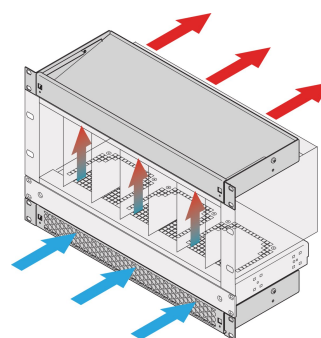

# 1 U Air Deflector for 19" Fan Tray, 6 Fans, Front Solid, 330 mm, RAL 7035

NÚMERO DE CATÁLOGO

10713-147

Air deflector with 1 U height to guide the air from front to top or from bottom to rear.

## CARACTERÍSTICAS

---

Assembly options: – One fan tray: cool air is drawn in from the front and guided upwards – Two fan trays: cool air is drawn in from the front, directed upwards and guided to the rear (see application diagram)

Optimised cooling together with 19" fan trays

Vertical buildup of heat is avoided via improved airflow

Optional filter mat, simple to swap during operation