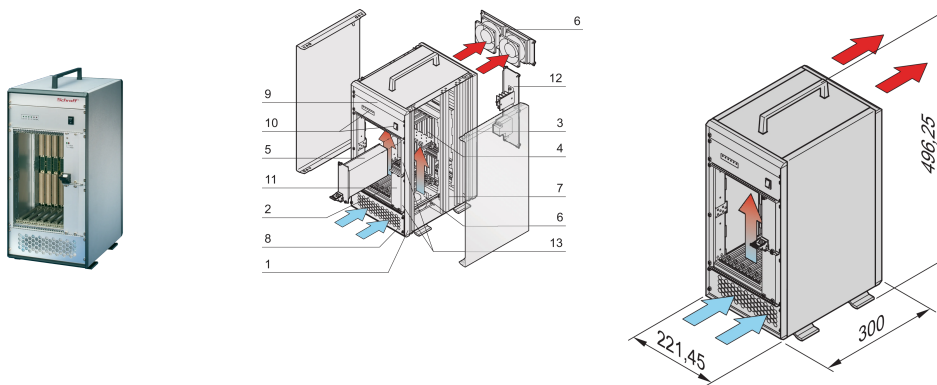

VME64x System, Tower, 5 U, Pluggable PSU

NÚMERO DE CATÁLOGO

10836-045

VME64 tower system for 7 VME64x boards 6 U, 160 mm. The power for the system is created by a pluggable power supply. A fan control module monitors the fans, the temperature and voltage.

CERTIFICATIONS

CARACTERÍSTICAS

System in accordance with IEC 60297-3-101, 102, 103; IEEE 1101.1, 1101.10/11; backplane conforms to VITA 1.1-1997

Pluggable PSU, 19" form factor, 300 W; a second PSU can optionally be fitted

Backplane VME64x 7 slot, 6 U, J1/J2 monolithic without P0 connector, Rear I/O option, in accordance with VITA 1-1994 and 1.1-1997

Heat dissipation by 2 fans, cooling from front to rear side; temperature-controlled by fan control module (FCM)

Product Type: System

Number of Slots: 7

Tipo: Tower

Backplane Type: 6 U VME64 Extension

Data Transfer: VME64; VME2eSST

Power per Slot: 30W

Tensão de entrada AC: 100 – 240V

Airflow Direction: Front to Rear