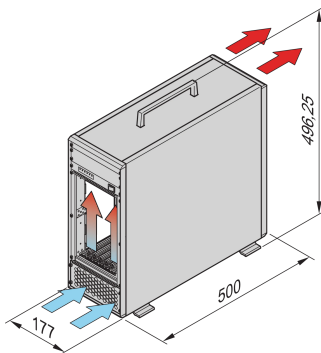

VME64x System, Tower, 4 U, Open Frame PSU

NÚMERO DE CATÁLOGO

10836-050

VME64 tower system for 7 VME64x boards 6 U, 160 mm. The power for the system is supplied by a open frame power supply. A fan control module monitors the fans, the temperature and voltage.