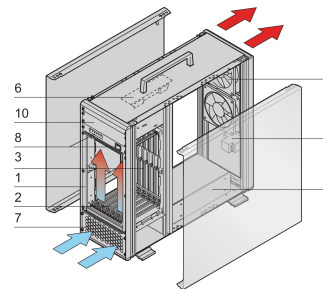

VME64x System, Tower, 4 U, Open Frame PSU

NÚMERO DE CATÁLOGO

10836-050

VME64 tower system for 7 VME64x boards 6 U, 160 mm. The power for the system is supplied by a open frame power supply. A fan control module monitors the fans, the temperature and voltage.

Heat dissipation by 2 fans, cooling from front to rear side; temperature-controlled by fan control module (FCM)

System for standard board mounting with board format, 6 U, 160 mm deep

Display module for DC operating voltages, fan and temperature alarm