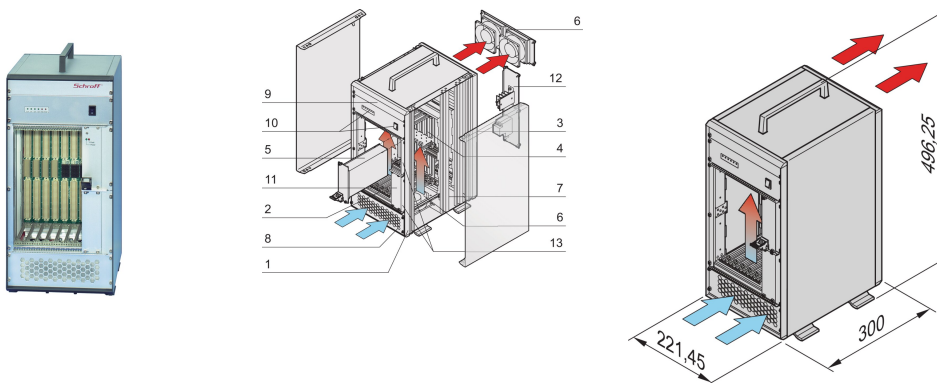

# VXS System, Tower, 5 U, 7 Slot, Pluggable PSU

## NÚMERO DE CATÁLOGO

10836-060

VXS tower system for 7 VXS boards 6 U, 160 mm. With Rear I/O option The power for the system is supplied by a pluggable open frame power supply.

## CARACTERÍSTICAS

System in accordance with IEC 60297-3-101, -102, -103; IEEE 1101.1, 1101.10/11; Backplane, conforms to VITA 41.0, -41.1, -41.10, -41.11

PSU, 19" compatible, 300 W; a second PSU can optionally be fitted

## CARATERÍSTICAS DO PRODUTO

Product Type: System

Profundidade: 300mm

Altura: 496.25mm

Largura: 221.45mm

Power: 250W

Net Weight: 13.5kg