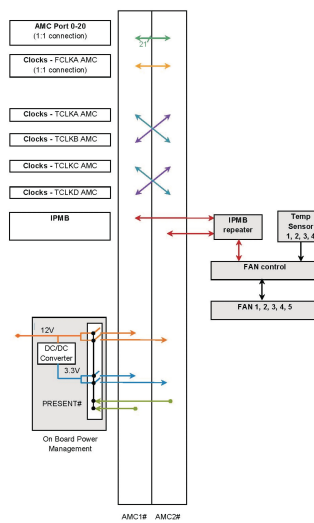

MTCA.0 System for 2 Single Full-Size AMC Modules, 1 HE

NÚMERO DE CATÁLOGO

11850-023

The System is designed for 2 AMC modules. The integrated Power Supply and Power switches on the backplane enable the Payload Power to the AMC Modules without the need for a separate MCH.

CERTIFICATIONS

CARACTERÍSTICAS

Small, compact case to hold 2 single full-size AdvancedMC modules With an optional 2 HP filler module, 2 single mid-size modules can also be fitted

Direct connection of all ports between both AdvancedMC slots (see backplane topology); data transfer rates up to 10 Gbps per port

90 - 264 VAC wide range input on rear of case, 150 W power supply in rear section of enclosure

12 VDC voltage is activated by the AdvancedMC module presence signal

150 W cooling capacity at an ambient temperature of 55 °C, airflow from right to left, temperature-regulated fans

Data Transfer: 40 GbE; PCIe Gen3

Power per Slot: 60W

Tensão de entrada AC: 100 – 240V

Airflow Direction: Right to Left

Rack Height: 1U

Power Supply Type: Open Frame

Power Supply Included: Sim

Rear I/O: Não