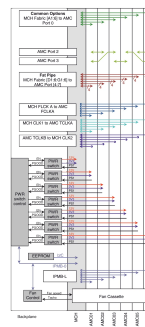

MTCA.0 System for 6 Single Mid-Size AMC Modules, MTCA.0, 1 U, 84 HP

NÚMERO DE CATÁLOGO

11850-025

1 U MicroTCA System with horizontal card cage for Single Width AdvancedMC Modules. The chassis has an AC Power input in the rear and an integrated 400 W Power Supply. The PM EMMC (Power Module Enhanced Management Controller) is installed onto the rear of the Backplane.

CERTIFICATIONS

CARACTERÍSTICAS

In accordance with PICMG MTCA.0 R1.0 specification

1 U, 19" subrack system for 6 Single Mid-Size AdvancedMC modules, 1 Single Full-Size MCH

AC mains input (100 ... 240 VAC) on rear of case, embedded 400 W PSU, power management (PM EMMC) on backplane

Hot-swap fan module with cooling unit manager (CU EMMC), airflow from right to left

Air filter access from front

CARATERÍSTICAS DO PRODUTO

Product Type: System

Number of Slots: 6

Tipo: 19" Rack Mount

Backplane Type: MTCA.0 Star Topology, Scope Proposal