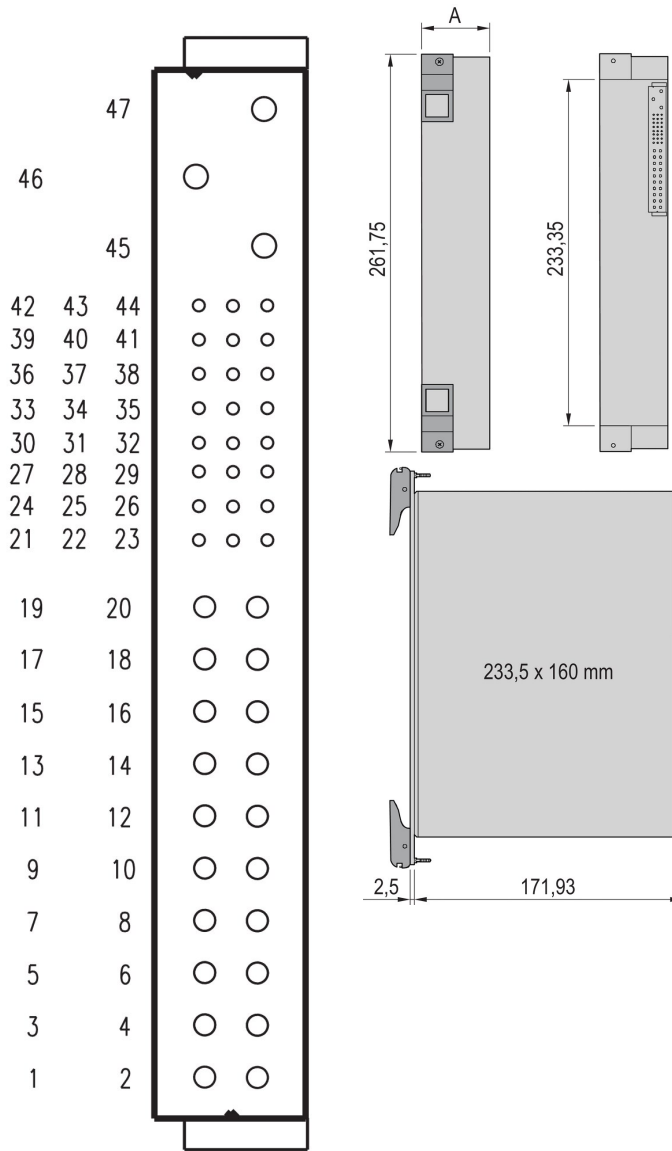

PSU 19" for CompactPCI, AC/DC, 6 U, 8 HP

NÚMERO DE CATÁLOGO

13100-145

Pluggable 19" Power Supply with P47 connector, for CompactPCI applications.

CERTIFICATIONS

CARACTERISTICAS

Connector P47 and CompactPCI signalling

4 output voltages

Redundant operation with Current Share Bus (CSB), hot-swap

CARATERÍSTICAS DO PRODUTO

Product Type: Power Supply

Tipo: 19" Switched-Mode

Works With: CompactPCI and VME64x

Tensão de entrada AC: 90 – 264V

Voltage 4: -12V

Current 4: 4A

Rack Height: 6U

Rack Width: 8HP

Profundidade: 171.93mm

Net Weight: 1.5kg

Quantidade por embalagem: 1

AVISO