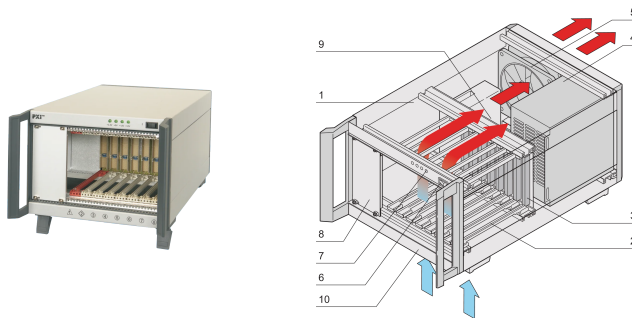

PXI System With ATX PSU, 4 U, 8 slots, 44 HP

NÚMERO DE CATÁLOGO

14579-008

PXI Desktop Chassis with vertical Card Cage for eight 3 U Boards and built in Power Supply.

CERTIFICATIONS

CARACTERÍSTICAS

System in accordance with IEC 60297-3-101, -102, -103; IEEE 1101.1, 1101.10/11); Backplane, conforms to PICMG rev. 3.0 and PXI 2.0

PXI desktop chassis, 4 U, 44 HP with vertical card cage. Board format Front: 3U, 160 mm

Backplane, 8 slot, 3 HE, 64 bit, System slot left

Heat dissipation with airflow bottom to rear

ATX power supply 400 W, wide-range AC input with power switch on rear

Backplane with clock switching internal / external

CARATERÍSTICAS DO PRODUTO

Product Type: System

Number of Slots: 8

Tipo: Desktop

Backplane Type: 3 U CompactPCI with PXIbus

Data Transfer: 64-bit PCI Bus

Power per Slot: 30W

Tensão de entrada AC: 100 – 240V

Airflow Direction: Bottom to Rear

Rack Height: 4U

Power Supply Type: Open Frame

Power Supply Included: Sim

Rear I/O: Não

Em conformidade com: PXISA PXI-1 R2.0

Profundidade: 355mm