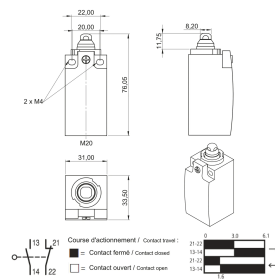

Door Contact Switch, Cabled

NÚMERO DE CATÁLOGO

20118-811

Switch for connecting to the normally closed contacts of the door control module for manual door opening. This primarily is used for lights and cooling solutions which should be linked to the opening or closing of the door.

CERTIFICATIONS

CARACTERÍSTICAS

Connection with mains supply via SCHUKO/UTE connector

Easy handling by plug and play (completely wired)

Connection to cabinet light via IEC 60320 C13 socket

CARATERÍSTICAS DO PRODUTO