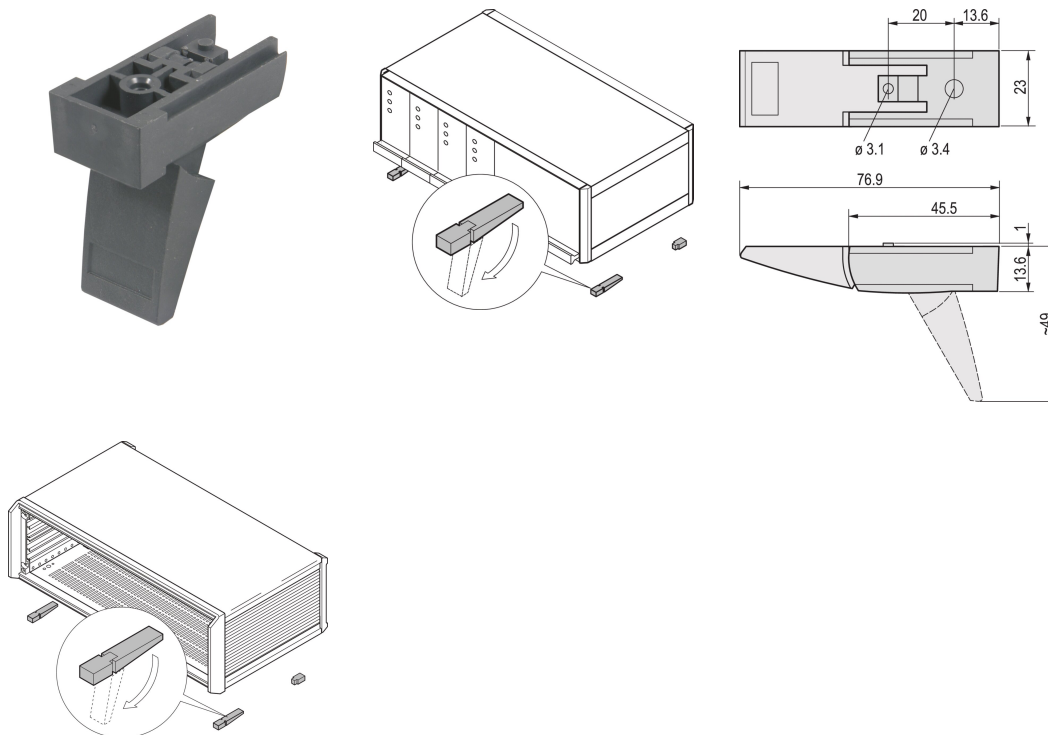

Tip-up Foot for Chassis, Plastic, RAL 7016

NÚMERO DE CATÁLOGO

20603-002

Flexible and robust Tip-up foot for chassis, with carrying capacity of 25 kg per foot. Suitable for RatiopacPRO/-AIR, PropacPRO, CompacPRO, Comptec and Interscale.

CERTIFICATIONS

CARACTERISTICAS

Mounting holes are provided in bottom of case

Load-carrying capacity 25 kg per foot, max case weight: 50 kg

CARATERÍSTICAS DO PRODUTO

Quantidade por embalagem: 4

Material: Polyamide