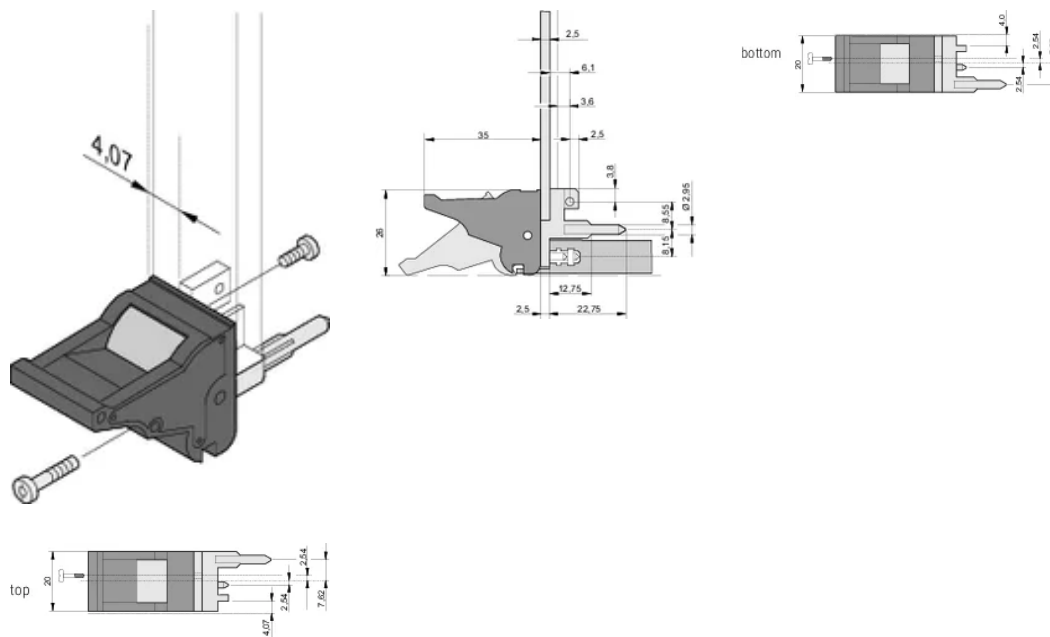

Tipo de alça: IEL; Top Front; Bottom Rear I/O

Flammability Rating: UL@ 94V-0

Cor: Black

Em conformidade com: EN 45545-2

Material: Policarbonato; Liga de zinco

Product Type: Handle

Tipo: Inserter/Extractor, Standard

Works With: Front Panels

Net Weight: 2.327kg

DETALHES ADICIONAIS DO PRODUTO

Please order Coding pegs and Microswitch separately.

DIAGRAMAS

AVISO

Os produtos nVent devem ser instalados e utilizados apenas conforme indicado nas fichas de instrução do produto e materiais de treinamento da nVent. As fichas de instrução estão disponíveis em www.nVent.com e com nossos representantes de atendimento ao cliente nVent. A instalação inadequada, uso incorreto, aplicação incorreta ou outra falha qualquer em seguir completamente as instruções e avisos da nVent podem levar ao mau funcionamento do produto, danos à propriedade, lesões corporais graves e morte, e/ou anular sua garantia.