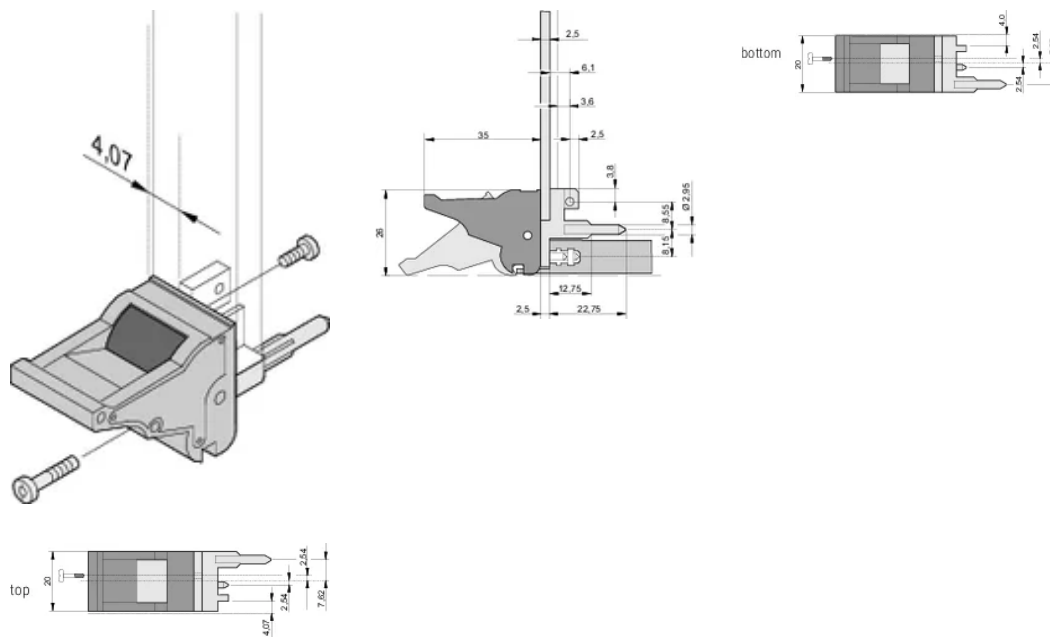

Tipo de alça: IEL; Bottom Front; Top Rear I/O

Flammability Rating: UL@ 94V-0

Cor: Grey

Em conformidade com: EN 45545-2

Material: Policarbonato

Product Type: Handle

Tipo: Inserter/Extractor, Standard

Works With: Front Panels

Gross Weight: 0.247kg

DETALHES ADICIONAIS DO PRODUTO

Please order Coding pegs and Microswitch separately.

DIAGRAMAS

AVISO

Os produtos nVent devem ser instalados e utilizados apenas conforme indicado nas fichas de instrução do produto e materiais de treinamento da nVent. As fichas de instrução estão disponíveis em www.nVent.com e com nossos representantes de atendimento ao cliente nVent. A instalação inadequada, uso incorreto, aplicação incorreta ou outra falha qualquer em seguir completamente as instruções e avisos da nVent podem levar ao mau funcionamento do produto, danos à propriedade, lesões corporais graves e morte, e/ou anular sua garantia.