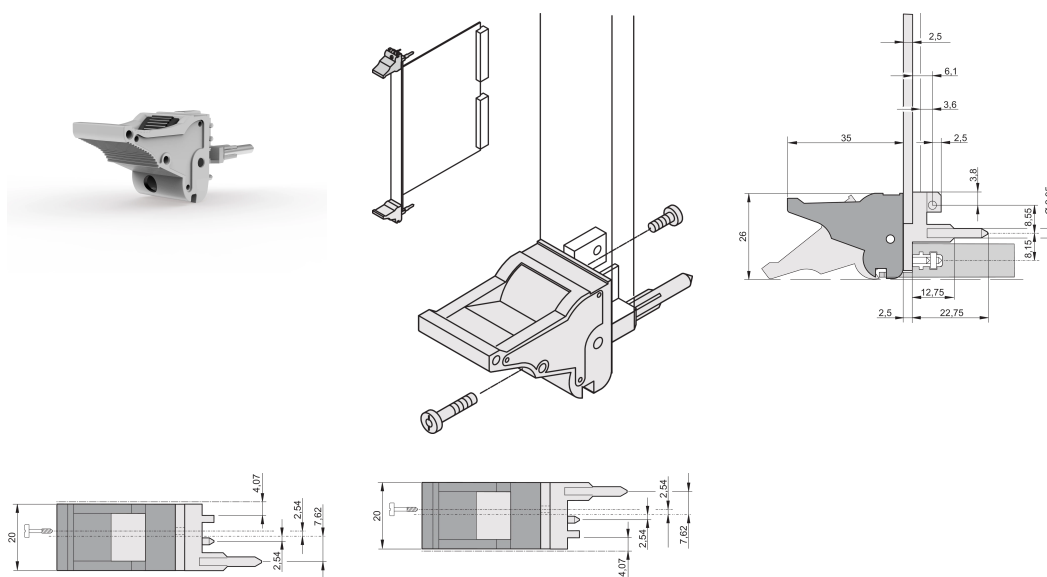

# Insertor/Extractor Handle Type IEL, Grey Lever, Black Button, Bottom, 10 Pieces

## NÚMERO DE CATÁLOGO

**20817-620**

The inserter/extractor handle, type IEL in accordance with IEEE 1101.10. Two of these handles can overcome a single lever force of 700 N (per pair).

## CARACTERÍSTICAS

Suitable for insertion and extraction forces up to 700 N (per pair)

In accordance with IEEE 1101.10 and IEC 60297-3-102

A microswitch can be mounted

Tipo: Inserter/Extractor, Standard

Works With: Front Panels

Gross Weight: 0.247kg