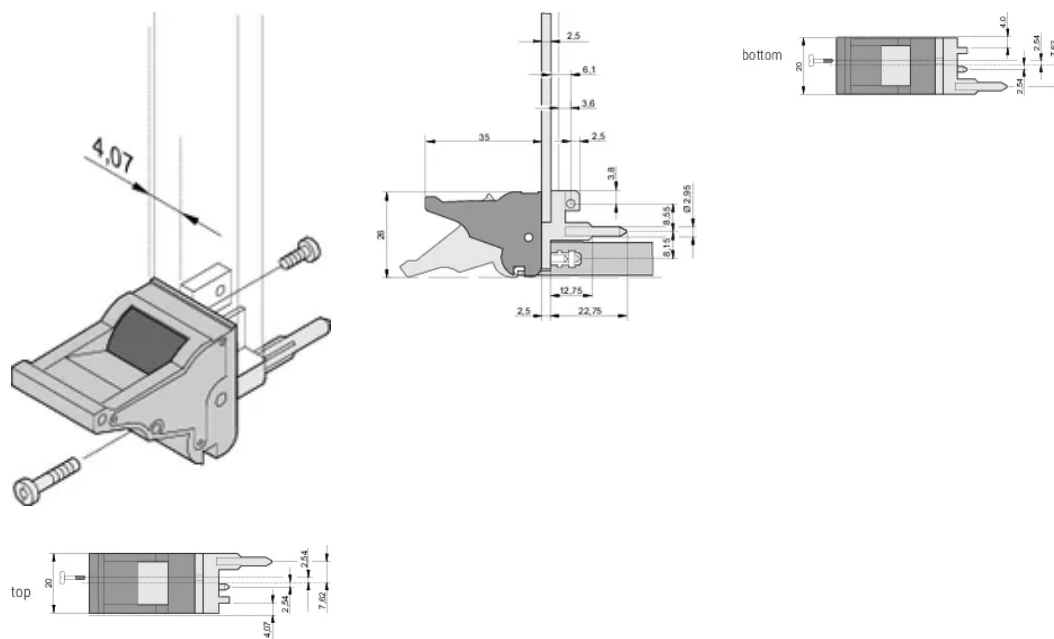

Tipo de alça: IEL; Bottom Front; Top Rear I/O

Flammability Rating: UL@ 94V-0

Cor: Grey

Em conformidade com: EN 45545-2

Material: Policarbonato

Product Type: Handle

Tipo: Inserter/Extractor, Standard

Works With: Front Panels

Net Weight: 2.356kg

DETALHES ADICIONAIS DO PRODUTO

Please order Coding pegs and Microswitch separately.

DIAGRAMAS

AVISO

Os produtos nVent devem ser instalados e utilizados apenas conforme indicado nas fichas de instrução do produto e materiais de treinamento da nVent. As fichas de instrução estão disponíveis em www.nVent.com e com nossos representantes de atendimento ao cliente nVent. A instalação inadequada, uso incorreto, aplicação incorreta ou outra falha qualquer em seguir completamente as instruções e avisos da nVent podem levar ao mau funcionamento do produto, danos à propriedade, lesões corporais graves e morte, e/ou anular sua garantia.