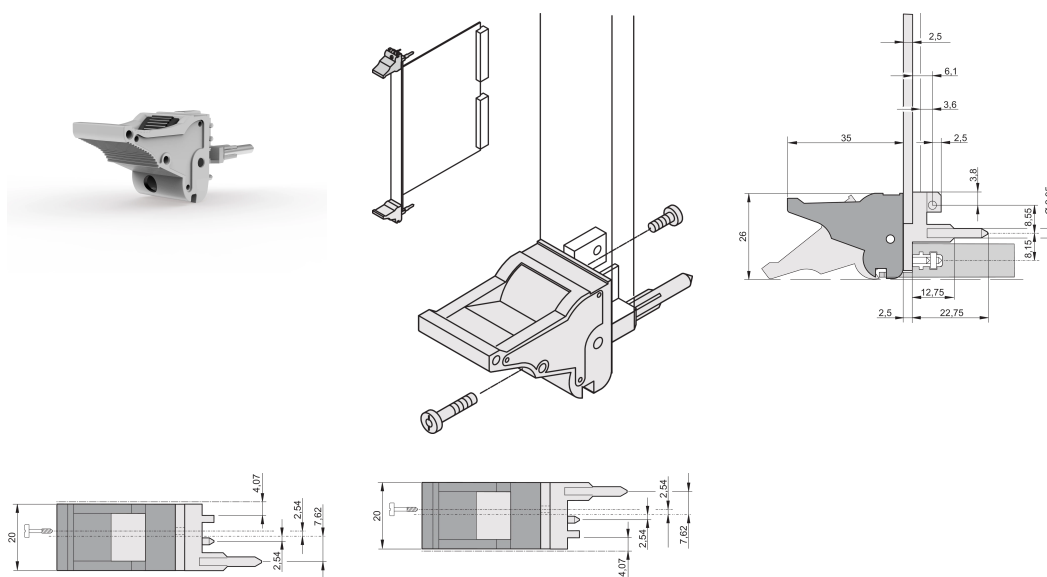

# Insertor/Extractor Handle Type IEL, Grey Lever, Black Button, Bottom, 100 Pieces

## NÚMERO DE CATÁLOGO

**20817-621**

The inserter/extractor handle, type IEL in accordance with IEEE 1101.10. Two of these handles can overcome a single lever force of 700 N (per pair).

## CARACTERÍSTICAS

Suitable for insertion and extraction forces up to 700 N (per pair)

In accordance with IEEE 1101.10 and IEC 60297-3-102

A microswitch can be mounted