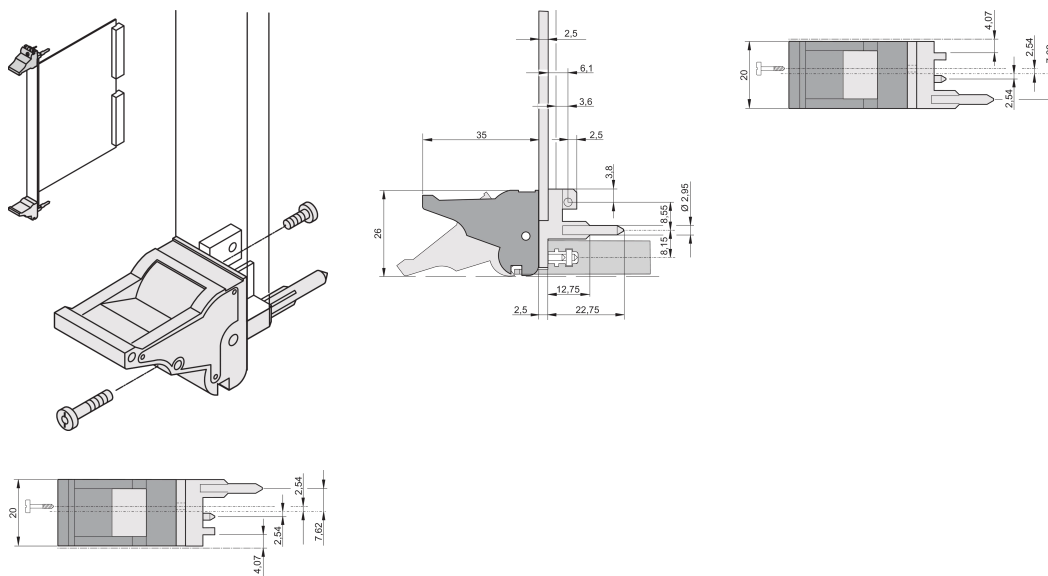

# Inserter/Extractor Handle Type IEL, Grey Lever, Black Button, Top, 100 Pieces

## NÚMERO DE CATÁLOGO

**20817-623**

The inserter/extractor handle, type IEL in accordance with IEEE 1101.10. Two of these handles can overcome a single lever force of 700 N (per pair).

## CARACTERÍSTICAS

Suitable for insertion and extraction forces up to 700 N (per pair)

In accordance with IEEE 1101.10 and IEC 60297-3-102

A microswitch can be mounted

Tipo: Inserter/Extractor, Standard

Works With: Front Panels

Gross Weight: 2.355kg