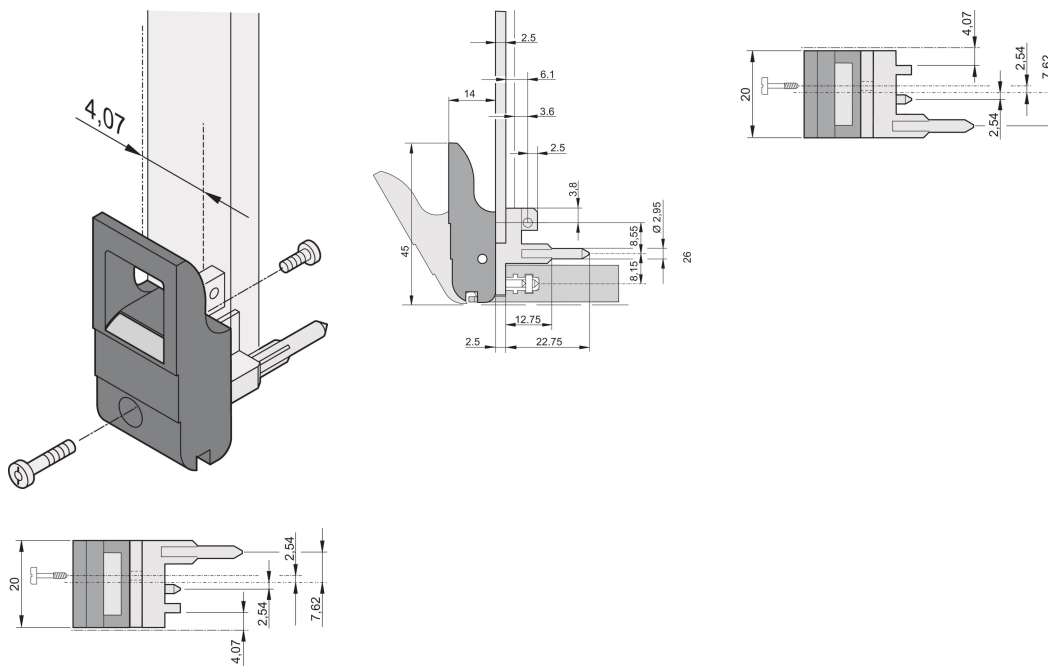

Insertor/Extractor Handle Type IET, Black Lever, Grey Button, Top; 10 pieces

NÚMERO DE CATÁLOGO

20817-654

The inserter/extractor handle, type IET in accordance with IEEE 1101.10. Two of these handles can overcome a single lever force of 700 N (per pair).

CERTIFICATIONS

CARACTERÍSTICAS

Suitable for insertion and extraction forces up to 700 N (per pair)

In accordance with IEEE 1101.10 and IEC 60297-3-102

A microswitch can be mounted

CARACTERÍSTICAS DO PRODUTO

Quantidade por embalagem: 10

Tipo de alça: IET; Top Front; Bottom Rear I/O

Flammability Rating: UL® 94V-0

Cor: Jet Black

Código de cor: RAL 9005

Em conformidade com: EN 45545-2

Profundidade (D): 39.15mm

Altura (H): 44.65mm

Material: Policarbonato; Liga de zinco

Product Type: Handle

Tipo: Inserter/Extractor, Standard

Largura (W): 19.8mm

Works With: Front Panels

Gross Weight: 0.231kg

DETALHES ADICIONAIS DO PRODUTO

Please order Coding pegs and Microswitch separately.