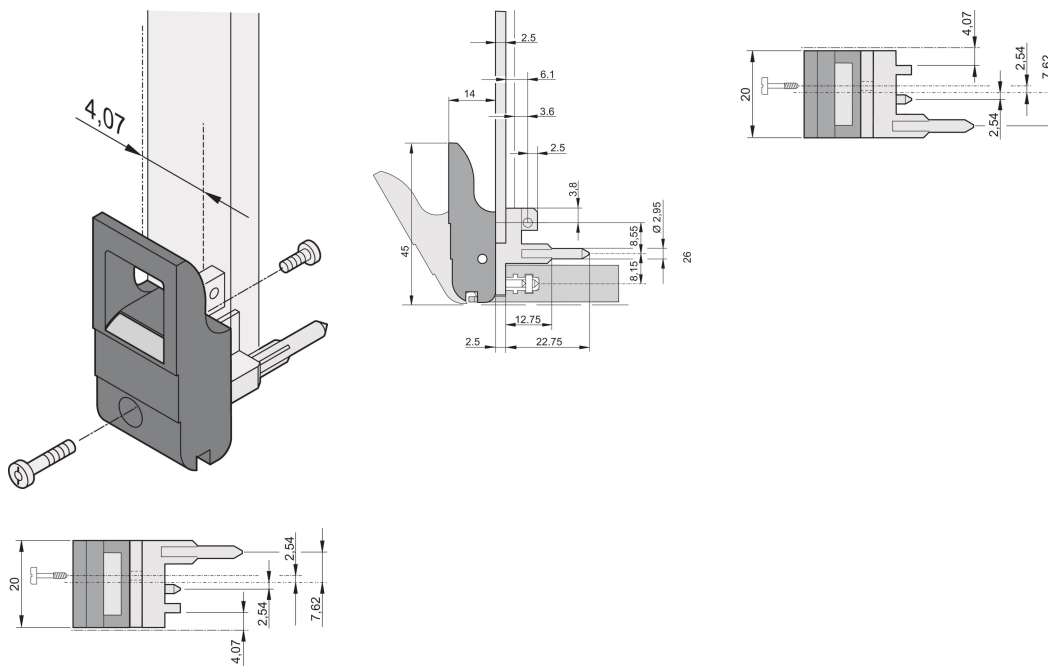

Insertor/Extractor Handle Type IET, Black Lever, Grey Button, Top, 100 Pieces

NÚMERO DE CATÁLOGO

20817-655

The inserter/extractor handle, type IET in accordance with IEEE 1101.10. Two of these handles can overcome a single lever force of 700 N (per pair).

CERTIFICATIONS

CARACTERÍSTICAS

Suitable for insertion and extraction forces up to 700 N (per pair)

In accordance with IEEE 1101.10 and IEC 60297-3-102

A microswitch can be mounted

CARACTERÍSTICAS DO PRODUTO

Quantidade por embalagem: 100

Tipo de alça: IET; Top Front; Bottom Rear I/O

Flammability Rating: UL® 94V-0

Cor: Black

Em conformidade com: EN 45545-2

Material: Policarbonato; Liga de zinco

Product Type: Handle