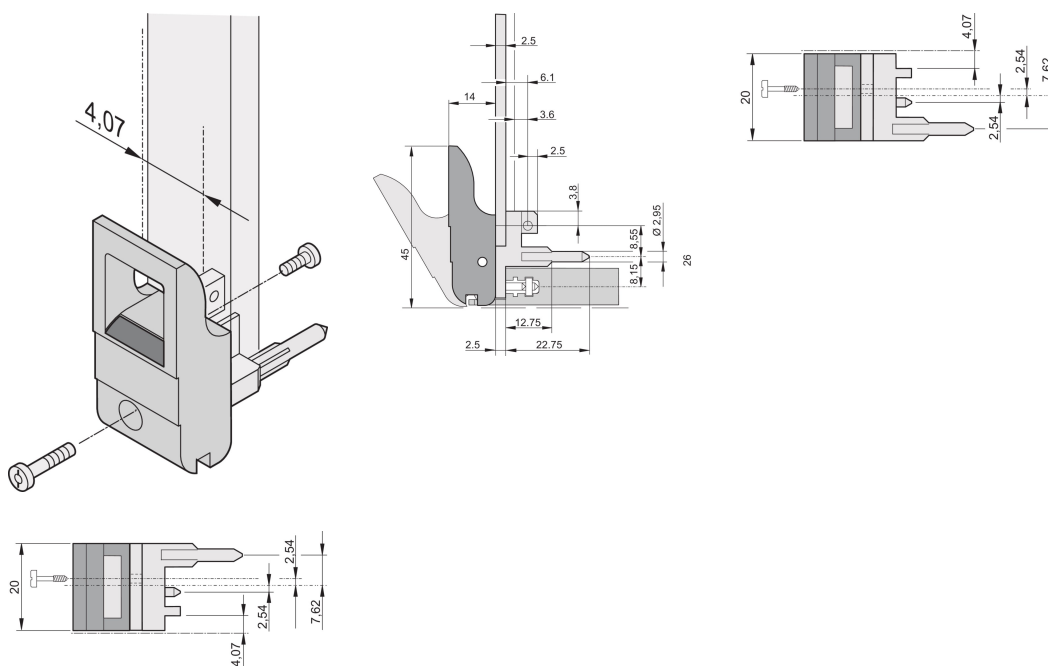

# Insertor/Extractor Handle Type IET, Grey Lever, Black Button, Top, 10 Pieces

## NÚMERO DE CATÁLOGO

**20817-662**

The inserter/extractor handle, type IET in accordance with IEEE 1101.10. Two of these handles can overcome a single lever force of 700 N (per pair).

## CARACTERÍSTICAS

Suitable for insertion and extraction forces up to 700 N (per pair)

In accordance with IEEE 1101.10 and IEC 60297-3-102

A microswitch can be mounted

With locking

With integrated alignment pin for perforated strip