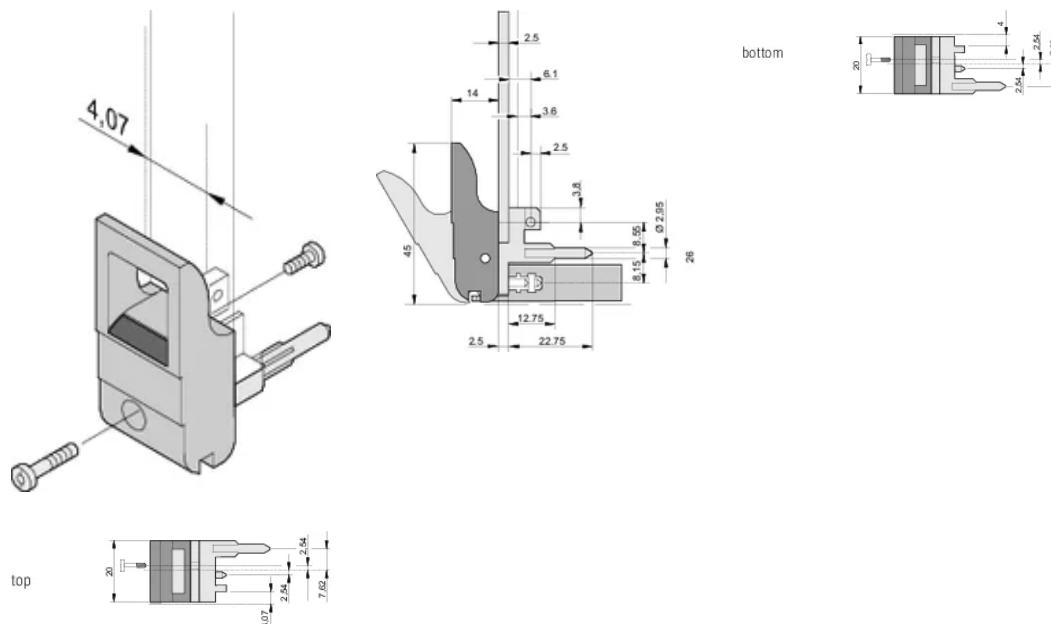

With integrated alignment pin for perforated strip

Codeable i.a.w. IEEE 1101.10 and IEC 60297-3-103

CARATERÍSTICAS DO PRODUTO

Quantidade por embalagem: 100

Tipo de alça: IET; Top Front; Bottom Rear I/O

Flammability Rating: UL® 94V-0

Cor: Grey

Em conformidade com: EN 45545-2

Material: Policarbonato

Product Type: Handle

Tipo: Inserter/Extractor, Standard

Works With: Front Panels

Gross Weight: 2.223kg

DETALHES ADICIONAIS DO PRODUTO

Please order Coding pegs and Microswitch separately.

DIAGRAMAS

AVISO

Os produtos nVent devem ser instalados e utilizados apenas conforme indicado nas fichas de instrução do produto e materiais de treinamento da nVent. As fichas de instrução estão disponíveis em www.nVent.com e com nossos representantes de atendimento ao cliente nVent. A instalação inadequada, uso incorreto, aplicação incorreta ou outra falha qualquer em seguir completamente as instruções e avisos da nVent podem levar ao mau funcionamento do produto, danos à propriedade, lesões corporais graves e morte, e/ou anular sua garantia.