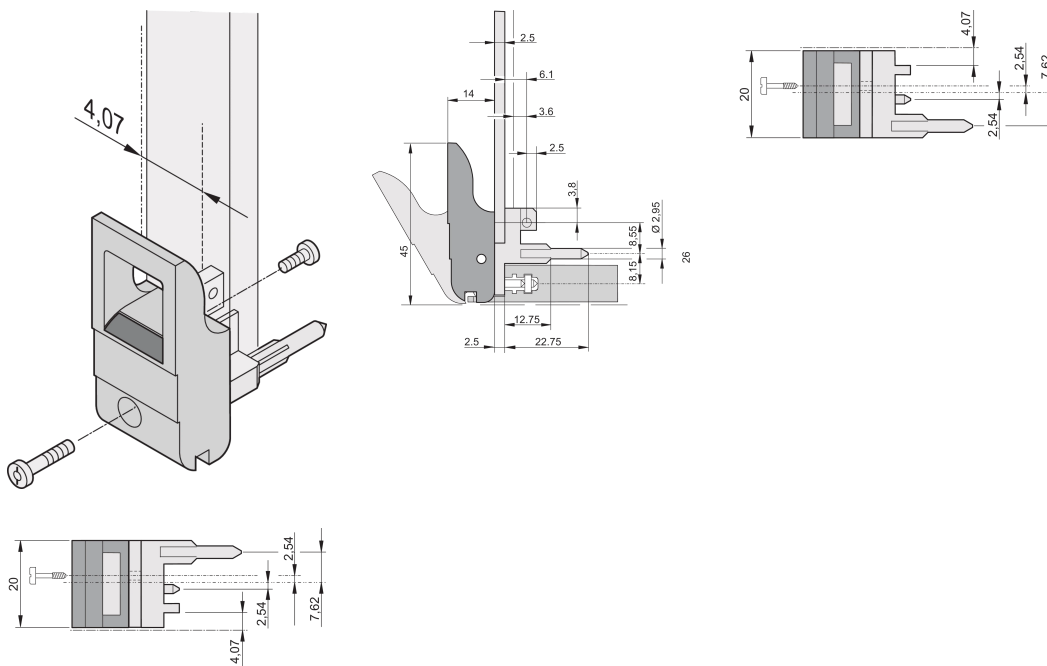

Insertor/Extractor Handle Type IET, Grey Lever, Black Button, Top, 100 Pieces

NÚMERO DE CATÁLOGO

20817-663

The inserter/extractor handle, type IET in accordance with IEEE 1101.10. Two of these handles can overcome a single lever force of 700 N (per pair).

CERTIFICATIONS

CARACTERÍSTICAS

Suitable for insertion and extraction forces up to 700 N (per pair)

In accordance with IEEE 1101.10 and IEC 60297-3-102

A microswitch can be mounted

With locking

With integrated alignment pin for perforated strip

Codeable i.a.w. IEEE 1101.10 and IEC 60297-3-103

CARATERÍSTICAS DO PRODUTO

Quantidade por embalagem: 100

Tipo de alça: IET; Top Front; Bottom Rear I/O

Flammability Rating: UL® 94V-0

Cor: Grey

Em conformidade com: EN 45545-2

Material: Policarbonato

Product Type: Handle

Tipo: Inserter/Extractor, Standard

Works With: Front Panels

Gross Weight: 2.223kg

DETALHES ADICIONAIS DO PRODUTO

Please order Coding pegs and Microswitch separately.