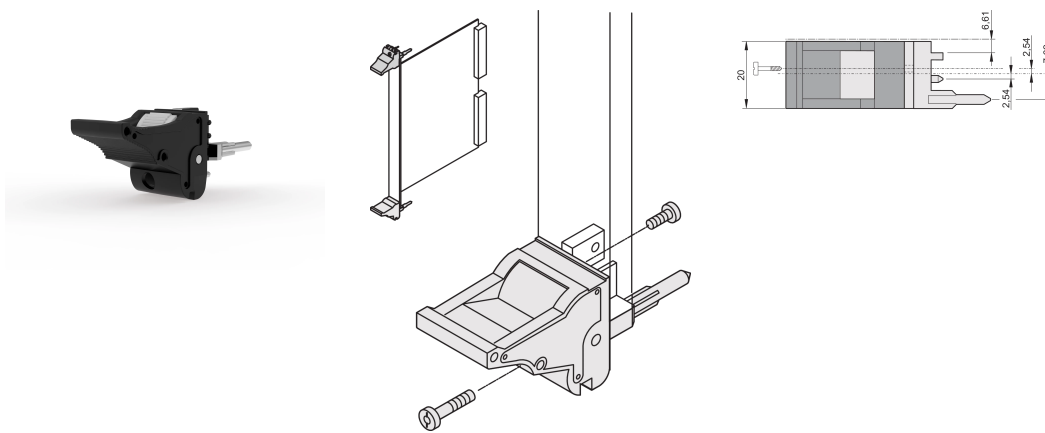

Insertor/Extractor Handle Type IEL, Black Lever, Grey Button, Bottom; 10 pieces

NÚMERO DE CATÁLOGO

20817-682

The inserter/extractor handle, type IEL in accordance with IEEE 1101.10. 0,1" offset Two of these handles can overcome a single lever force of 700N (per pair).

CERTIFICATIONS

CARACTERÍSTICAS

Suitable for insertion and extraction forces up to 700 N (per pair)

In accordance with IEEE 1101.10 and IEC 60297-3-102

A microswitch can be mounted

0.1" offset is used for PSUs with SMD Plus

CARATERÍSTICAS DO PRODUTO

Quantidade por embalagem: 10

Tipo de alça: IEL; Bottom Front

Flammability Rating: UL® 94V-0

Cor: Jet Black

Código de cor: RAL 9005

Em conformidade com: EN 45545-2

Profundidade (D): 60.45mm

Altura (H): 25.5mm

Material: Policarbonato; Liga de zinco

Product Type: Handle

Tipo: Inserter/Extractor, 0.1" Offset

Largura (W): 19.8mm

Works With: Front Panels

Gross Weight: 0.253kg

DETALHES ADICIONAIS DO PRODUTO