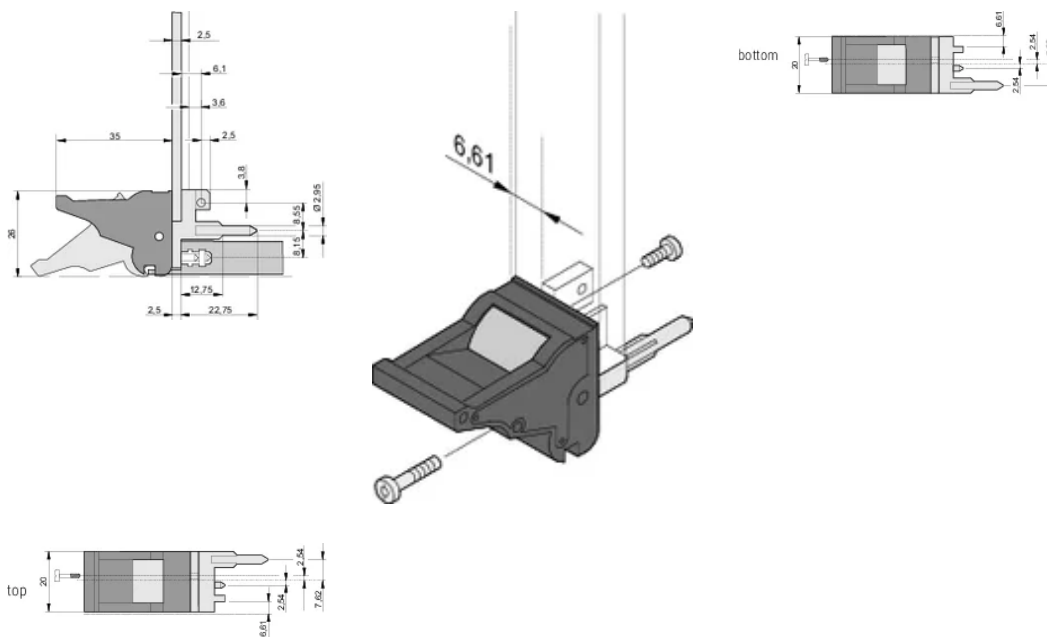

Flammability Rating: UL® 94V-0

Cor: Jet Black

Código de cor: RAL 9005

Em conformidade com: EN 45545-2

Profundidade (D): 60.45mm

Altura (H): 25.5mm

Material: Policarbonato; Liga de zinco

Product Type: Handle

Tipo: Inserter/Extractor, 0.1" Offset

Largura (W): 19.8mm

Works With: Front Panels

Gross Weight: 0.253kg

DETALHES ADICIONAIS DO PRODUTO

Please order Coding pegs and Microswitch separately.

DIAGRAMAS

AVISO

Os produtos nVent devem ser instalados e utilizados apenas conforme indicado nas fichas de instrução do produto e materiais de treinamento da nVent. As fichas de instrução estão disponíveis em www.nVent.com e com nossos representantes de atendimento ao cliente nVent. A instalação inadequada, uso incorreto, aplicação incorreta ou outra falha qualquer em seguir completamente as instruções e avisos da nVent podem levar ao mau funcionamento do produto, danos à propriedade, lesões corporais graves e morte, e/ou anular sua garantia.