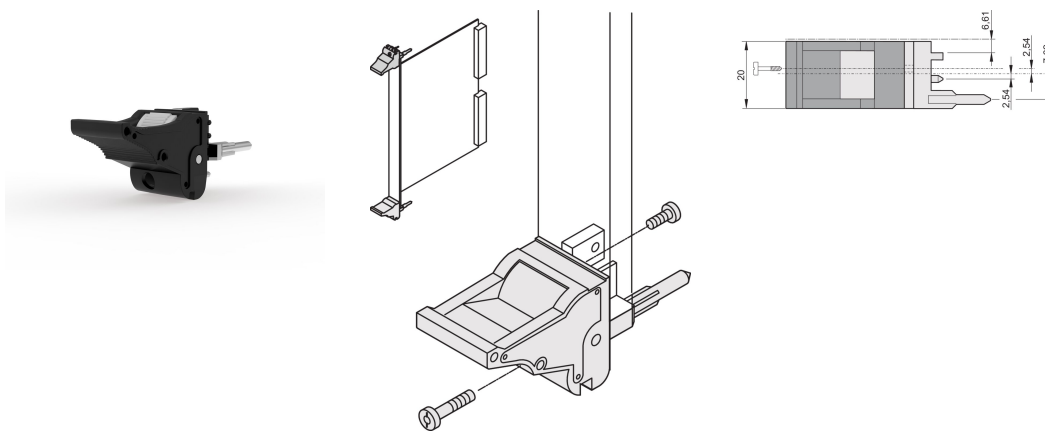

# Insertor/Extractor Handle Type IEL, Black Lever, Grey Button, Bottom, 100 Pieces

## NÚMERO DE CATÁLOGO

**20817-683**

The inserter/extractor handle, type IEL in accordance with IEEE 1101.10. 0,1" offset Two of these handles can overcome a single lever force of 700N (per pair).

## CARACTERÍSTICAS

Suitable for insertion and extraction forces up to 700 N (per pair)

In accordance with IEEE 1101.10 and IEC 60297-3-102

A microswitch can be mounted

0.1" offset is used for PSUs with SMD Plus

Tipo: Inserter/Extractor, 0.1" Offset

Works With: Front Panels

Net Weight: 2.43kg