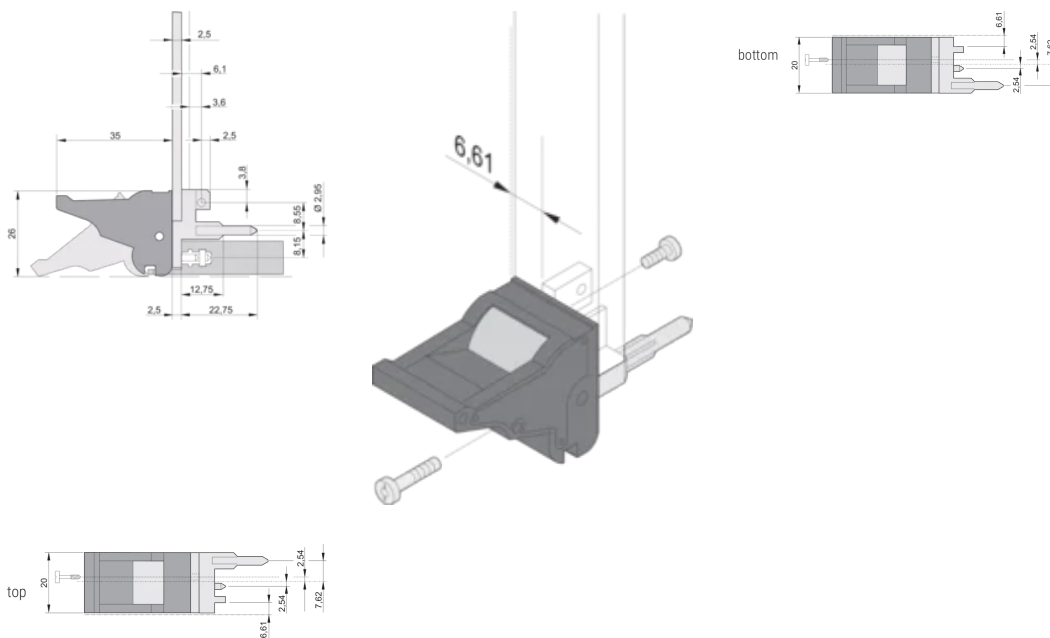

Flammability Rating: UL® 94V-0

Cor: Black

Em conformidade com: EN 45545-2

Material: Policarbonato; Liga de zinco

Product Type: Handle

Tipo: Inserter/Extractor, 0.1" Offset

Works With: Front Panels

Net Weight: 2.43kg

DETALHES ADICIONAIS DO PRODUTO

Please order Coding pegs and Microswitch separately.

DIAGRAMAS

AVISO

Os produtos nVent devem ser instalados e utilizados apenas conforme indicado nas fichas de instrução do produto e materiais de treinamento da nVent. As fichas de instrução estão disponíveis em www.nVent.com e com nossos representantes de atendimento ao cliente nVent. A instalação inadequada, uso incorreto, aplicação incorreta ou outra falha qualquer em seguir completamente as instruções e avisos da nVent podem levar ao mau funcionamento do produto, danos à propriedade, lesões corporais graves e morte, e/ou anular sua garantia.