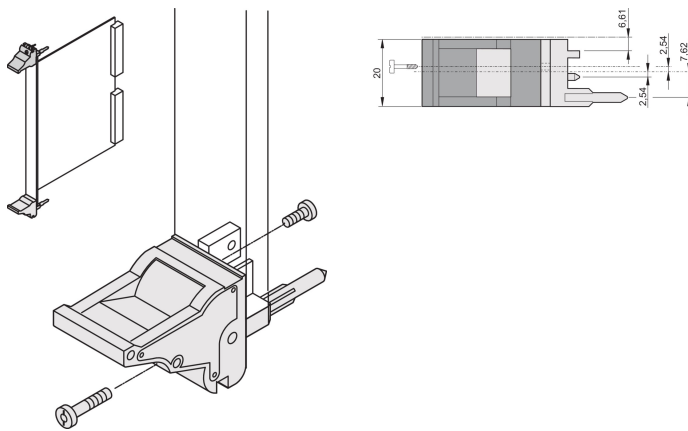

# Insertor/Extractor Handle Type IEL, Black Lever, Grey Button, Top; 10 pieces

## NÚMERO DE CATÁLOGO

**20817-684**

The inserter/extractor handle, type IEL in accordance with IEEE 1101.10. 0,1" offset Two of these handles can overcome a single lever force of 700N (per pair).

## CARACTERÍSTICAS

Suitable for insertion and extraction forces up to 700 N (per pair)

In accordance with IEEE 1101.10 and IEC 60297-3-102

A microswitch can be mounted

0.1" offset is used for PSUs with SMD Plus

## CARATERÍSTICAS DO PRODUTO

Quantidade por embalagem: 10

Tipo de alça: IEL; Top Front