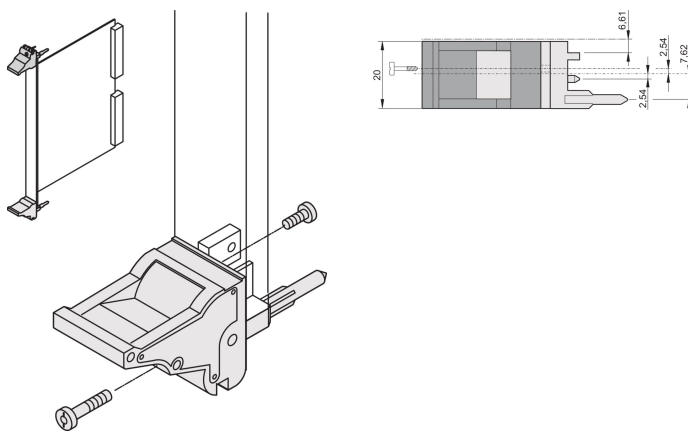

Insertor/Extractor Handle Type IEL, Black Lever, Grey Button, Top, 100 Pieces

NÚMERO DE CATÁLOGO

20817-685

The inserter/extractor handle, type IEL in accordance with IEEE 1101.10. 0,1" offset Two of these handles can overcome a single lever force of 700N (per pair).

CERTIFICATIONS

CARACTERÍSTICAS

Suitable for insertion and extraction forces up to 700 N (per pair)

In accordance with IEEE 1101.10 and IEC 60297-3-102

A microswitch can be mounted

0.1" offset is used for PSUs with SMD Plus

CARATERÍSTICAS DO PRODUTO

Quantidade por embalagem: 100

Tipo de alça: IEL; Top Front

Flammability Rating: UL® 94V-0

Cor: Black

Em conformidade com: EN 45545-2

Material: Policarbonato; Liga de zinco

Product Type: Handle