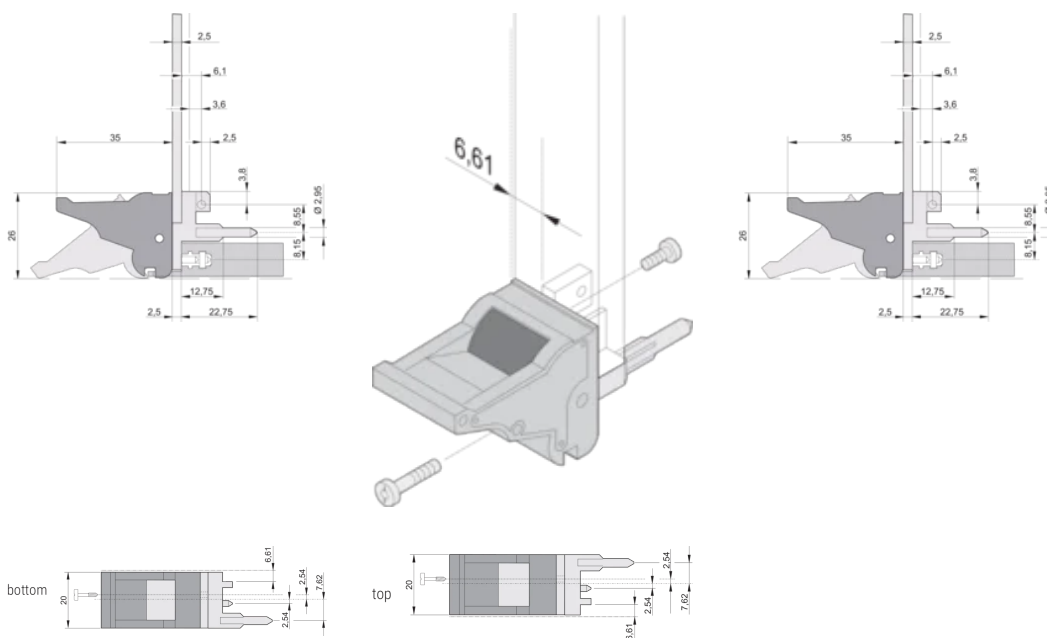

Flammability Rating: UL® 94V-0

Cor: Grey

Em conformidade com: EN 45545-2

Material: Policarbonato

Product Type: Handle

Tipo: Inserter/Extractor, 0.1" Offset

Works With: Front Panels

Gross Weight: 0.248kg

DETALHES ADICIONAIS DO PRODUTO

Please order Coding pegs and Microswitch separately.

DIAGRAMAS

AVISO

Os produtos nVent devem ser instalados e utilizados apenas conforme indicado nas fichas de instrução do produto e materiais de treinamento da nVent. As fichas de instrução estão disponíveis em www.nVent.com e com nossos representantes de atendimento ao cliente nVent. A instalação inadequada, uso incorreto, aplicação incorreta ou outra falha qualquer em seguir completamente as instruções e avisos da nVent podem levar ao mau funcionamento do produto, danos à propriedade, lesões corporais graves e morte, e/ou anular sua garantia.