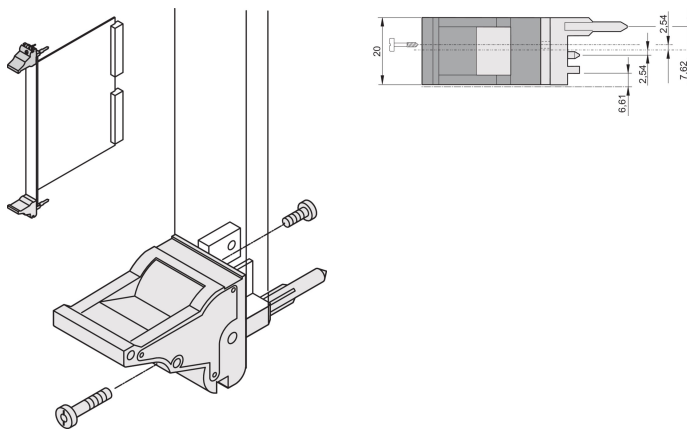

# Insertor/Extractor Handle Type IEL, Grey Lever, Black Button, Top, 10 Pieces

## NÚMERO DE CATÁLOGO

**20817-692**

The inserter/extractor handle, type IEL in accordance with IEEE 1101.10. 0,1" offset Two of these handles can overcome a single lever force of 700 N (per pair).

## CARACTERÍSTICAS

Suitable for insertion and extraction forces up to 700 N (per pair)

In accordance with IEEE 1101.10 and IEC 60297-3-102

A microswitch can be mounted

0.1" offset is used for PSUs with SMD Plus