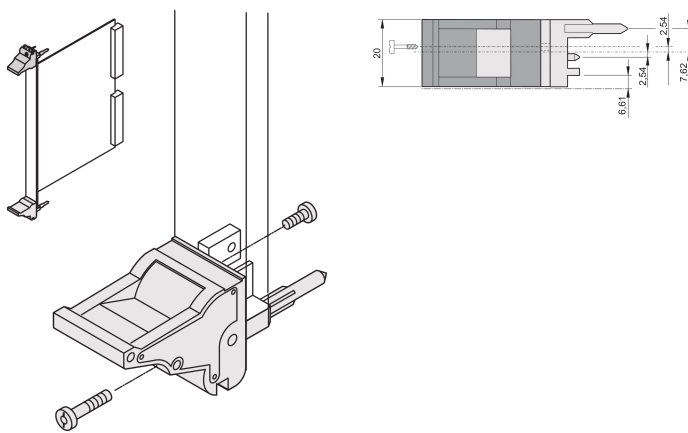

Insertor/Extractor Handle Type IEL, Grey Lever, Black Button, Top, 100 Pieces

NÚMERO DE CATÁLOGO

20817-693

The inserter/extractor handle, type IEL in accordance with IEEE 1101.10. 0,1" offset Two of these handles can overcome a single lever force of 700 N (per pair).

CERTIFICATIONS

CARACTERÍSTICAS

Suitable for insertion and extraction forces up to 700 N (per pair)

In accordance with IEEE 1101.10 and IEC 60297-3-102

A microswitch can be mounted

0.1" offset is used for PSUs with SMD Plus

CARATERÍSTICAS DO PRODUTO

Quantidade por embalagem: 100

Tipo de alça: IEL; Top Front

Flammability Rating: UL® 94V-0

Cor: Grey

Em conformidade com: EN 45545-2

Material: Policarbonato

Product Type: Handle