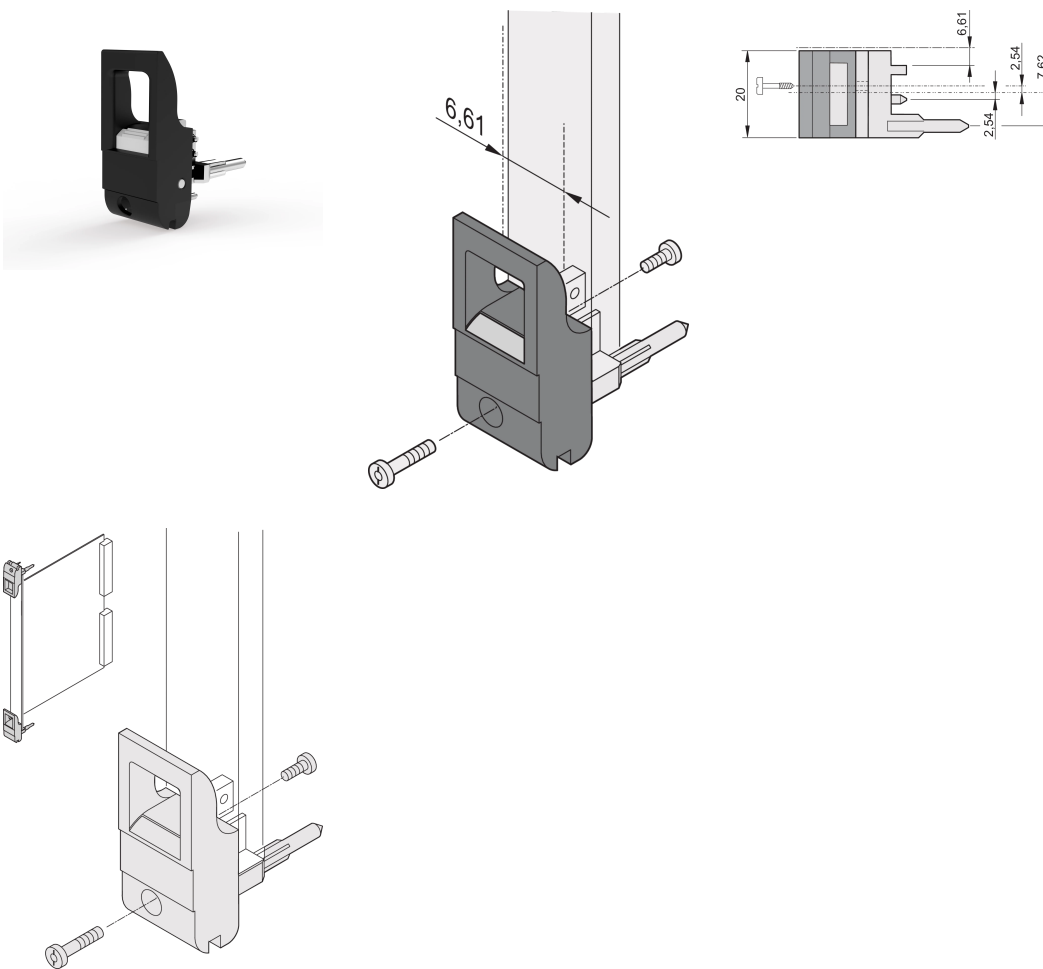

Insertor/Extractor Handle Type IET, Black Lever, Grey Button, Bottom, 100 Pieces

NÚMERO DE CATÁLOGO

20817-707

The inserter/extractor handle, type IET in accordance with IEEE 1101.10, 0,1" offset. Two of these handles can overcome a single lever force of 700 N (per pair).

CERTIFICATIONS

CARACTERÍSTICAS

Suitable for insertion and extraction forces up to 700 N (per pair)

In accordance with IEEE 1101.10 and IEC 60297-3-102

A microswitch can be mounted

0.1" offset is used for PSUs with SMD Plus

CARATERÍSTICAS DO PRODUTO

Quantidade por embalagem: 100

Tipo de alça: IET; Bottom Front

Flammability Rating: UL® 94V-0

Cor: Black

Em conformidade com: EN 45545-2

Altura (H): 232mm

Material: Policarbonato; Liga de zinco

Product Type: Handle

Tipo: Inserter/Extractor, 0.1" Offset

Works With: Front Panels

Net Weight: 2.278kg

DETALHES ADICIONAIS DO PRODUTO

Please order Coding pegs and Microswitch separately.

DIAGRAMAS

AVISO