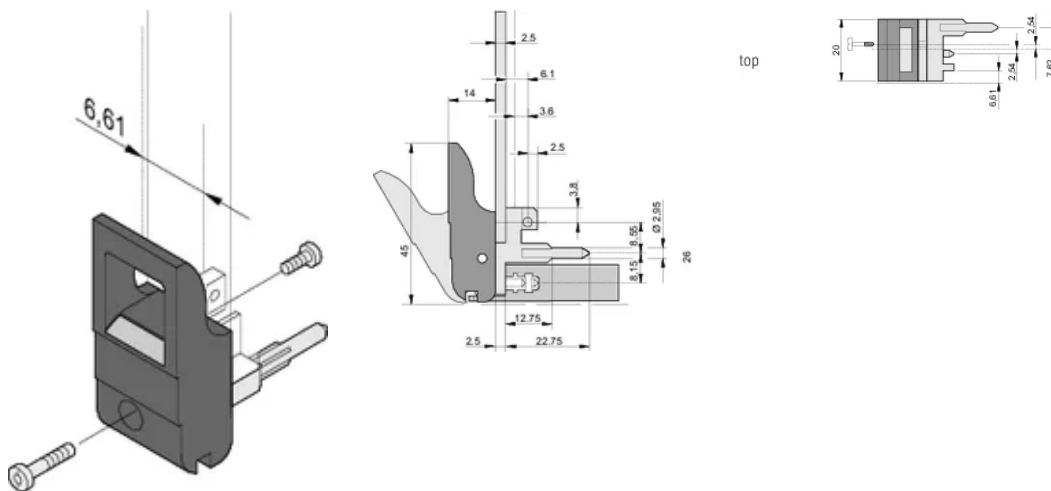

Tipo de alça: IET; Top Front

Flammability Rating: UL@ 94V-0

Cor: Jet Black

Código de cor: RAL 9005

Em conformidade com: EN 45545-2

Profundidade (D): 39.15mm

Altura (H): 44.65mm

Material: Policarbonato; Liga de zinco

Product Type: Handle

Tipo: Inserter/Extractor, 0.1" Offset

Largura (W): 19.8mm

Works With: Front Panels

Net Weight: 0.24kg

DETALHES ADICIONAIS DO PRODUTO

Please order Coding pegs and Microswitch separately.

DIAGRAMAS

AVISO

Os produtos nVent devem ser instalados e utilizados apenas conforme indicado nas fichas de instrução do produto e materiais de treinamento da nVent. As fichas de instrução estão disponíveis em www.nVent.com e com nossos representantes de atendimento ao cliente nVent. A instalação inadequada, uso incorreto, aplicação incorreta ou outra falha qualquer em seguir completamente as instruções e avisos da nVent podem levar ao mau funcionamento do produto, danos à propriedade, lesões corporais graves e morte, e/ou anular sua garantia.