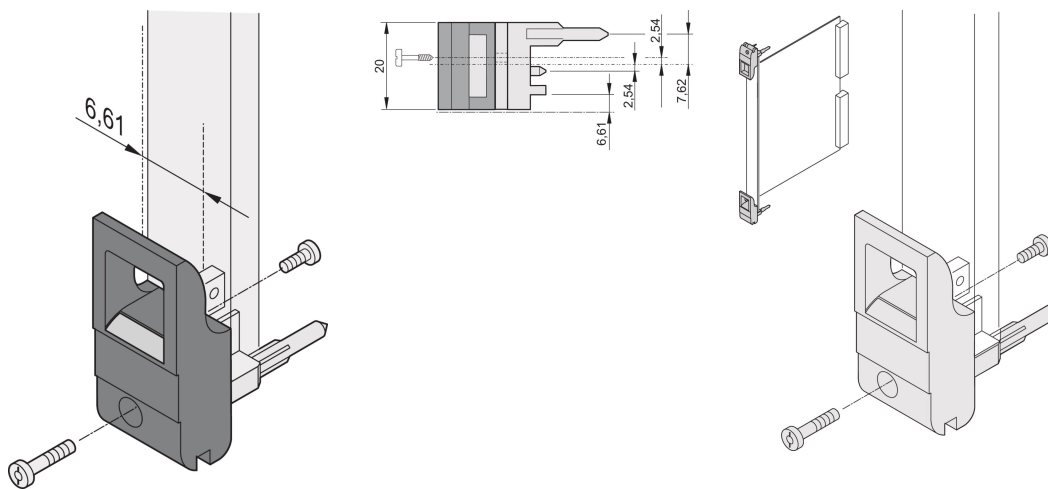

# Insertor/Extractor Handle Type IET, Black Lever, Grey Button, Top, 100 Pieces

## NÚMERO DE CATÁLOGO

**20817-709**

The inserter/extractor handle, type IET in accordance with IEEE 1101.10, 0,1" offset. Two of these handles can overcome a single lever force of 700 N (per pair).

## CARACTERÍSTICAS

Suitable for insertion and extraction forces up to 700 N (per pair)

In accordance with IEEE 1101.10 and IEC 60297-3-102

A microswitch can be mounted

0.1" offset is used for PSUs with SMD Plus

## CARATERÍSTICAS DO PRODUTO

Quantidade por embalagem: 100

Tipo de alça: IET; Top Front

Flammability Rating: UL@ 94V-0

Cor: Black

Em conformidade com: EN 45545-2

Altura (H): 367mm

Material: Policarbonato; Liga de zinco