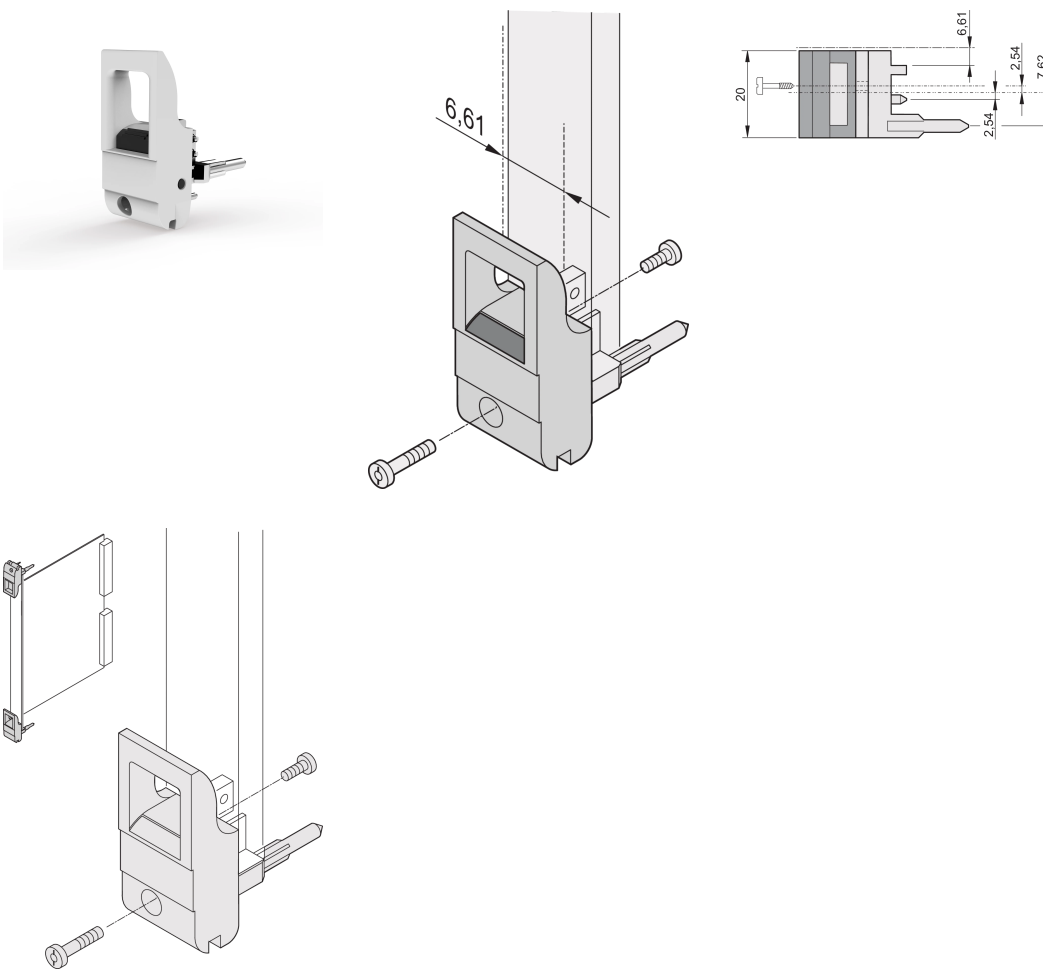

# Insertor/Extractor Handle Type IET, Grey Lever, Black Button, Bottom, 10 Piece

## NÚMERO DE CATÁLOGO

20817-714

The inserter/extractor handle, type IET in accordance with IEEE 1101.10, 0,1" offset. Two of these handles can overcome a single lever force of 700 N (per pair).

## CARACTERÍSTICAS

Suitable for insertion and extraction forces up to 700 N (per pair)

In accordance with IEEE 1101.10 and IEC 60297-3-102

A microswitch can be mounted

0.1" offset is used for PSUs with SMD Plus