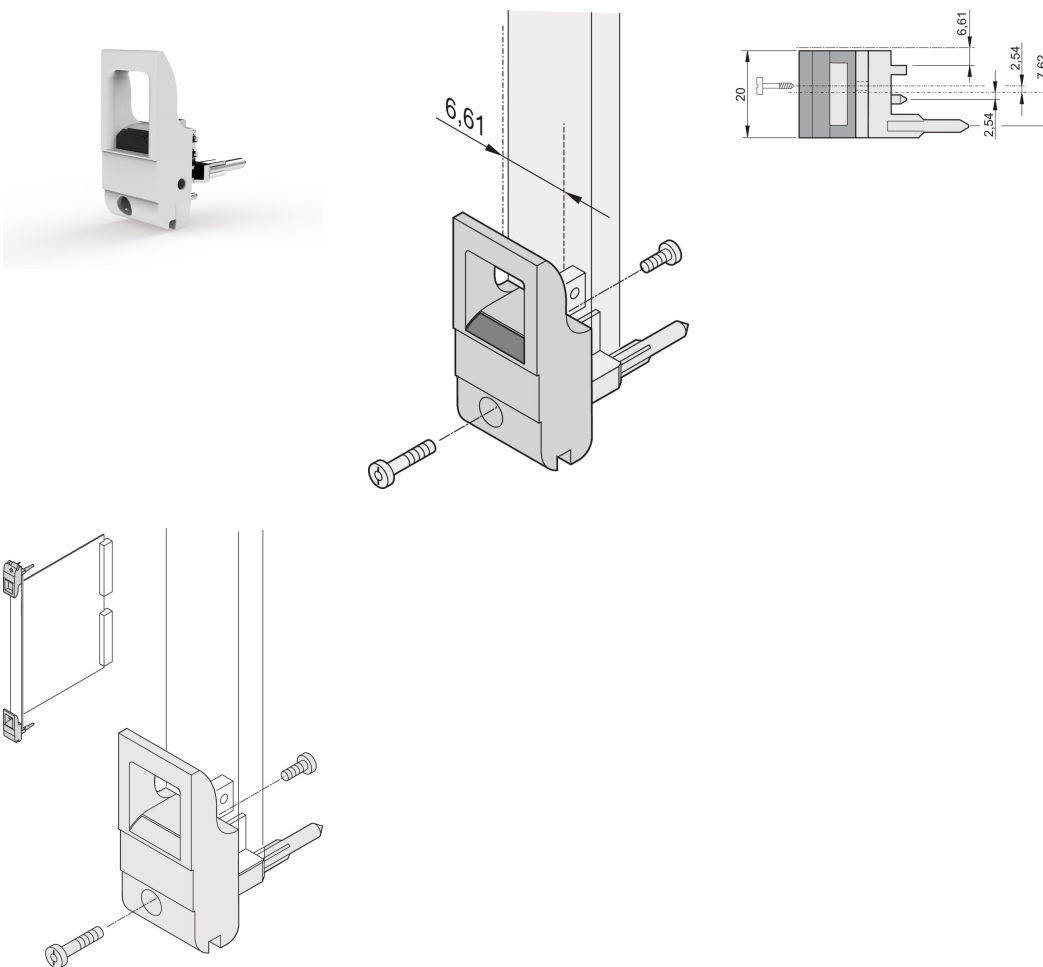

Insertor/Extractor Handle Type IET, Grey Lever, Black Button, Bottom, 100 Pieces

NÚMERO DE CATÁLOGO

20817-715

The inserter/extractor handle, type IET in accordance with IEEE 1101.10, 0,1" offset. Two of these handles can overcome a single lever force of 700 N (per pair).

CERTIFICATIONS

CARACTERÍSTICAS

Suitable for insertion and extraction forces up to 700 N (per pair)

In accordance with IEEE 1101.10 and IEC 60297-3-102

A microswitch can be mounted

0.1" offset is used for PSUs with SMD Plus

CARATERÍSTICAS DO PRODUTO

Quantidade por embalagem: 100

Tipo de alça: IET; Bottom Front

Flammability Rating: UL® 94V-0

Cor: Grey

Material: Policarbonato

Product Type: Handle

Tipo: Inserter/Extractor, 0.1" Offset