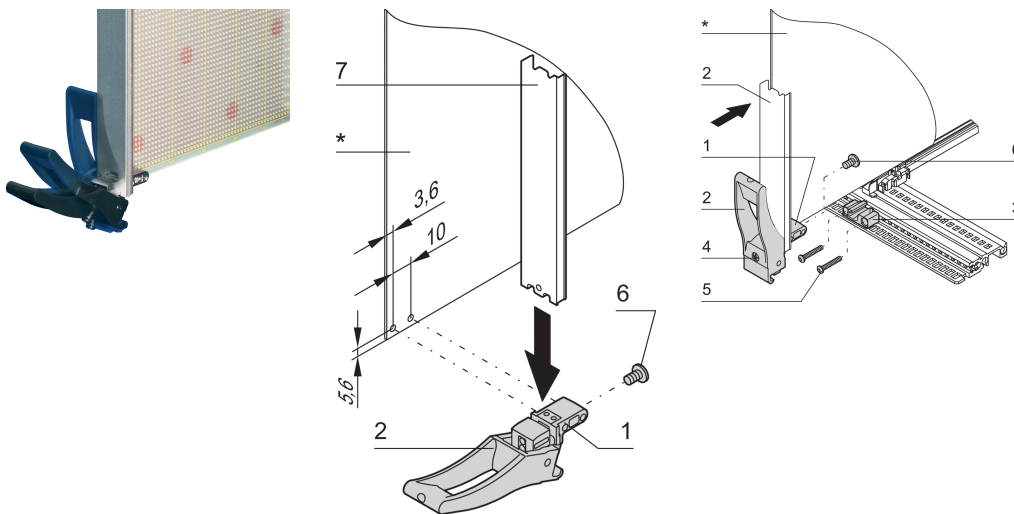

Insertor/Extractor Handle Type XL; 10 pieces

NÚMERO DE CATÁLOGO

20817-874

Suitable for insertion and extraction forces up to 1500 N (per pair). Robust board fixing via double bolts. The insertion function will be supported by a keying part which will be assembled onto the horizontal rail.

CERTIFICATIONS

CARACTERÍSTICAS

Suitable for insertion and extraction forces up to 1500 N (per pair)

Handle in PA, fiberglass reinforced, UL 94V 0

Robust board fixing with double bolt fixing

Microswitches can be fitted

Symmetrical, identical handle at top/bottom

CARATERÍSTICAS DO PRODUTO

Product Type: Handle

Tipo: Inserter/Extractor

Works With: Front Panels

Tipo de alça: XL

Largura: 20.1mm

Material: Liga de zinco; Polyamide

Cor: Jet Black

Flammability Rating: UL® 94V-0

Quantidade por embalagem: 10

Código de cor: RAL 9005

Profundidade: 42.39mm

Gross Weight: 0.374kg

Altura: 73.57mm

DETALHES ADICIONAIS DO PRODUTO