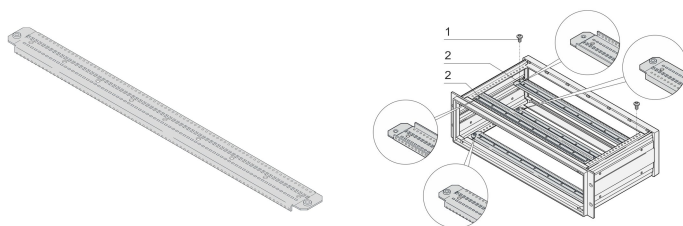

Inpac Support Rail to Fix Guide Rails, 75 HP

NÚMERO DE CATÁLOGO

20828-130

The support rail enables assembly of guide rails. In conjunction with a Z-rail Din connectors can be mounted. A Backplane can be assembled directly onto the rail if a threaded insert is used.

CARACTERÍSTICAS

4 support rails to fix PCBs with guide rails plus assembly material

Support rail can also be used to fix a custom mounting plate

CARATERÍSTICAS DO PRODUTO

Product Type: Support Rail

Família de produtos: Inpac

Material: Aço

Acabamento: Aluminum-Zinc Plated

Cor: Aluminium

Rack Width: 75HP

Length: 410mm

Quantidade por embalagem: 4

Net Weight: 0.748kg

DETALHES ADICIONAIS DO PRODUTO

Threaded inserts cannot be used on the front. For backplane mounting, threaded inserts are required in the rear horizontal rails. For connector mounting, threaded inserts and Z-rails are required in the rear horizontal rails.