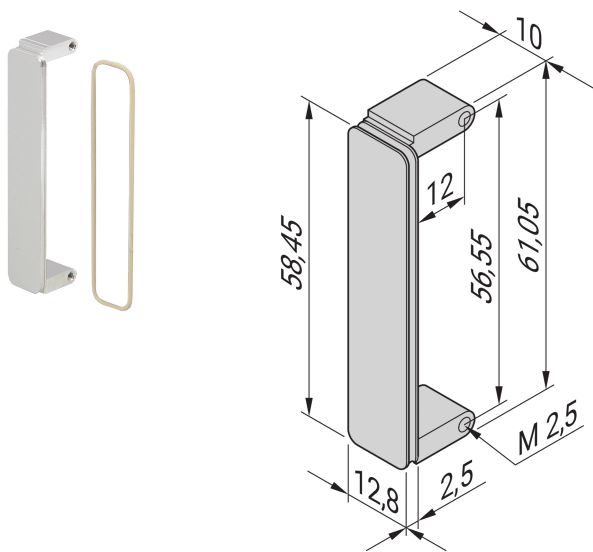

Bezel for FMC Mezzanine Front Panel Cutouts, VITA 57.1

NÚMERO DE CATÁLOGO

20835-849

A FMC bezel is fitted into FMC mezzanine front panel cutouts, Kit of 10 FMC bezels.

CERTIFICATIONS

CARACTERÍSTICAS

FMC bezel is fitted into FMC mezzanine front panel cutouts

FMC cover can optionally be shielded with conductive O-ring, please order this separately

Material, Al extrusion (anodized, surface conductive)

CARATERÍSTICAS DO PRODUTO

Product Type: Front Panel

Tipo: Mezzanine Front Panel

Accessory Type: Front panel

Instalação: Snapped in

EMC Shielding: No (Retrofittable)

Gasket Type: O-Ring EMC

Material: Alumínio

Front Finish: Anodized

Rear Finish: Conductive

Treated Edges: Não

Altura: 58.45mm

Largura: 12.8mm

Profundidade: 2.5mm

Em conformidade com: FMC Mezzanine; IEEE P1386

Quantidade por embalagem: 10

Acabamento: Anodized

Net Weight: 0.1kg

DETALHES ADICIONAIS DO PRODUTO