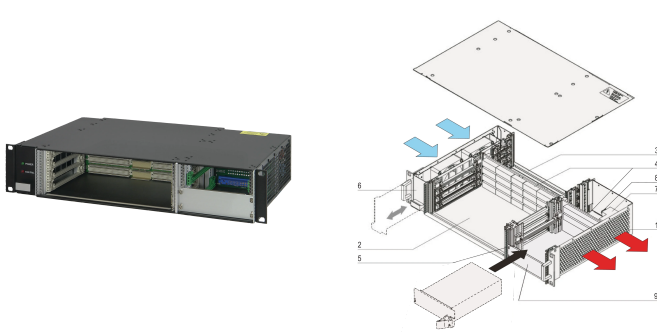

VME64x System, 2 U, 4 Slot, Pluggable PSU

NÚMERO DE CATÁLOGO

20836-245

VME64x system for 4 horizontally mounted VME64x boards 6 U, 160 mm. Rear I/ O option. The power for the system is supplied by up to two pluggable power supplies. A hot swap fan tray with 4 fans guarantee an excellent cooling.

CERTIFICATIONS

CARACTERÍSTICAS

System in accordance with IEC 60297-3-101, 102, 103; IEEE 1101.1, 1101.10/11; backplane conforms to VITA 1.1-1997

Power backplane to PICMG 2.11 (P 47), prepared for installation of two 19" compatible PSUs, 300 W (3 U, 8 HP)

Heat dissipation by a fan tray with 2 fans, cooling from right to left side; fan monitoring and voltage display

System for horizontal board mounting with board formats; Front: 6 U, 160 mm deep; Rear, rear I/O: 6 U, 80 mm deep

CARATERÍSTICAS DO PRODUTO

Product Type: System

Number of Slots: 4

Tipo: 19" Rack Mount

Backplane Type: 6 U VME64 Extension

Data Transfer: VME64; VME2eSST

Power per Slot: 30W

Tensão de entrada AC: 100 – 240V