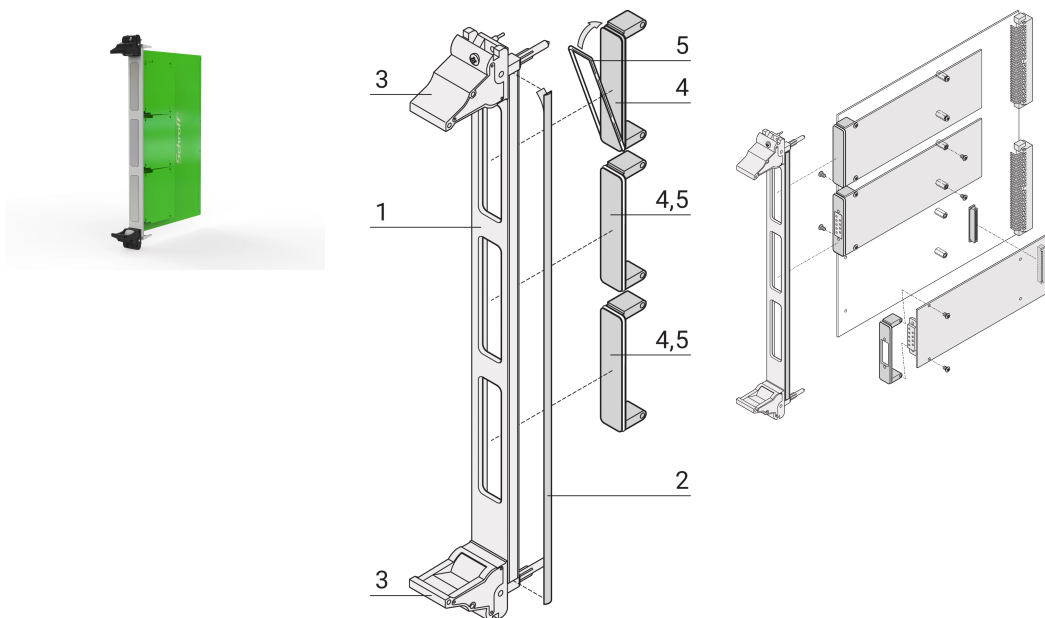

Plug-In Unit Kit for FMC With IEL Handle black, U-shaped Front Panel Shielded (Textile), 6 U, 4 HP

NÚMERO DE CATÁLOGO

20836-254

The FMC bezel are in accordance with Vita 57.1 specification. Covers the cut out in the overall front panel.

CERTIFICATIONS

CARACTERISTICAS

In accordance with Vita 57.1 specification

For single 69.0 x 76.5 mm or double 139.0 x 76.5 mm modules

Al-Profile plug-in unit with IEL handle

CARACTERÍSTICAS DO PRODUTO

Rack Height: 6U

Quantidade por embalagem: 1

Tipo de alça: IEL

Instalação: Screw-on Front

Gasket Type: Textile EMC

Front Finish: Anodized

Rear Finish: Conductive

Treated Edges: Não

Em conformidade com: FMC Mezzanine, Vita 57.1

EMC Shielding: Sim

Acabamento: Anodized; Passivated

Altura: 261.8mm

Material: Alumínio

Product Type: Front Panel

Rack Width: 4HP

Tipo: Front Panel with Handle (PIU)

Largura: 20mm