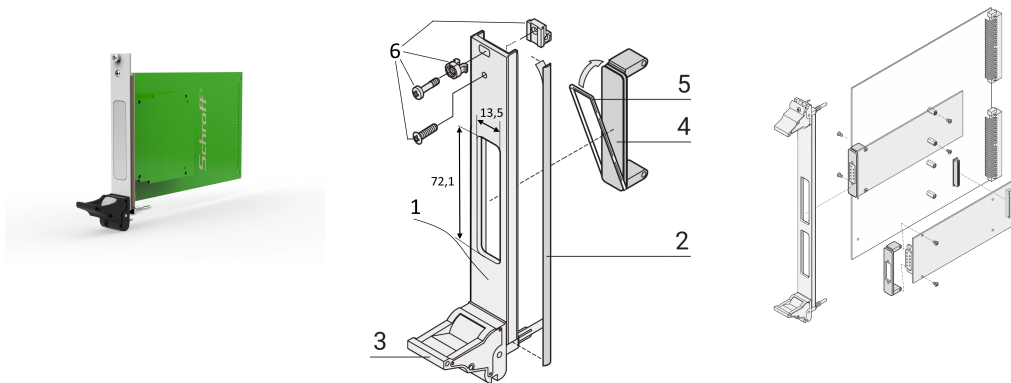

Plug-In Unit Kit for PMC With IEL Handle black, U-shaped Front Panel Shielded (Textile), 3 U, 4 HP

NÚMERO DE CATÁLOGO

20836-460

U-shaped front panel with cutout for PMC. Shieldable for textile EMC gasket.

CARACTERÍSTICAS

In accordance with IEEE P1386, PCI Mezzanine Card

For single 69.0 x 76.5 mm or double 139.0 x 76.5 mm modules

For standard defined I/O mezzanine modules which connect to carrier cards

PMC = PCI Mezzanine Card

FPGA = Field Programmable Gate Array

U-profile front panel 3 U, 4 HP, with textile gasketing

EMC shielding for front panel and coverings for front panel cutouts

CARATERÍSTICAS DO PRODUTO

Rack Height: 3U

Quantidade por embalagem: 1

Tipo de alça: IEL

Instalação: Screw-on Front

Gasket Type: Textile EMC

Front Finish: Anodized

Rear Finish: Conductive

Em conformidade com: PMC Mezzanine, IEEE P1386

EMC Shielding: Sim

Acabamento: Anodized; Passivated