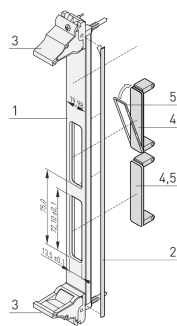

Plug-In Unit Kit for PMC With IEL Handle black, U-shaped Front Panel Shielded (Textile), 6 U, 4 HP

NÚMERO DE CATÁLOGO

20836-461

U-shaped front panel with cutout for PMC. Shieldable for textile EMC gasket.

CARACTERÍSTICAS

In accordance with IEEE P1386, PCI Mezzanine Card

For single 69.0 x 76.5 mm or double 139.0 x 76.5 mm modules

For standard defined I/O mezzanine modules which connect to carrier cards

PMC = PCI Mezzanine Card

FPGA = Field Programmable Gate Array

U-profile front panel 3 U, 4 HP, with textile gasketing

EMC shielding for front panel and coverings for front panel cutouts

CARATERÍSTICAS DO PRODUTO

Rack Height: 6U

Quantidade por embalagem: 1