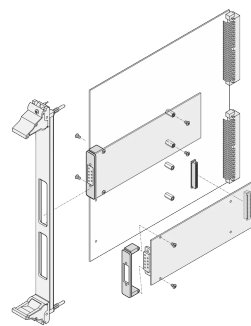

Plug-In Unit Kit for PMC With IEL Handle black, U-shaped Front Panel Shielded (Textile), 6 U, 4 HP

NÚMERO DE CATÁLOGO

20836-461

U-shaped front panel with cutout for PMC. Shieldable for textile EMC gasket.

CARACTERÍSTICAS

In accordance with IEEE P1386, PCI Mezzanine Card

For single 69.0 x 76.5 mm or double 139.0 x 76.5 mm modules

For standard defined I/O mezzanine modules which connect to carrier cards

PMC = PCI Mezzanine Card

FPGA = Field Programmable Gate Array

U-profile front panel 3 U, 4 HP, with textile gasketing

EMC shielding for front panel and coverings for front panel cutouts

CARATERÍSTICAS DO PRODUTO

Rack Height: 6U

Quantidade por embalagem: 1

Tipo de alça: IEL

Instalação: Screw-on Front

Gasket Type: Textile EMC

Front Finish: Anodized

Rear Finish: Conductive

Em conformidade com: PMC Mezzanine, IEEE P1386

EMC Shielding: Sim

Acabamento: Anodized; Passivated