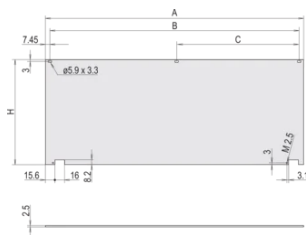

Product Type: Front Panel

Tipo: Front Panel without Handle

Largura (W): 426.4mm

Net Weight: 0.62kg

DETALHES ADICIONAIS DO PRODUTO

Front panel can be removed in opened position (> 135°).

DIAGRAMAS

AVISO