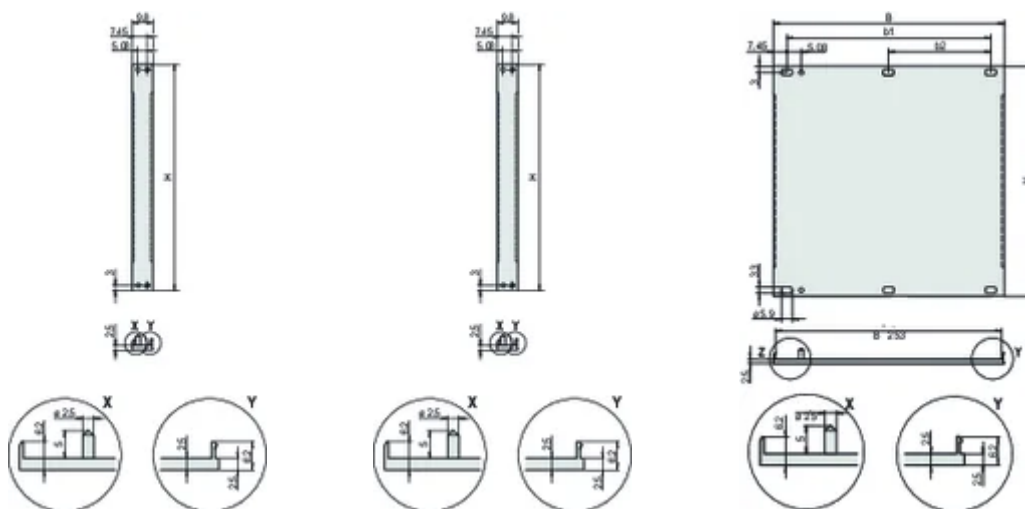

Instalação: Screw-on Front

Gasket Type: Textile EMC

Front Finish: Anodized

Rear Finish: Conductive

Treated Edges: Não

Em conformidade com: IEC 60297-3-101; IEEE 1101.1/10

Profundidade (D): 2.5mm

EMC Shielding: No (Retrofittable)

Acabamento: Anodized; Passivated

Altura (H): 128.4mm

Material: Alumínio

Product Type: Front Panel

Tipo: Front Panel without Handle

Largura (W): 213mm

Net Weight: 0.18kg

DETALHES ADICIONAIS DO PRODUTO

Please order fixing material (sleeves, collar screws) separately.

14 ... 84 HP: multi-part U-profile (front panel with crimped profiles).

Differences in finish between 2 ... 12 HP and 14 ... 84 HP.

2 ... 12 HP: one-part U-profile

Please order textile EMC gasket separately.

Standard pack quantity: 2 to 28HP: 5 pieces, 42 to 84 HP: 1 piece, supplied in standard pack quantities (SPQ) only.

DIAGRAMAS