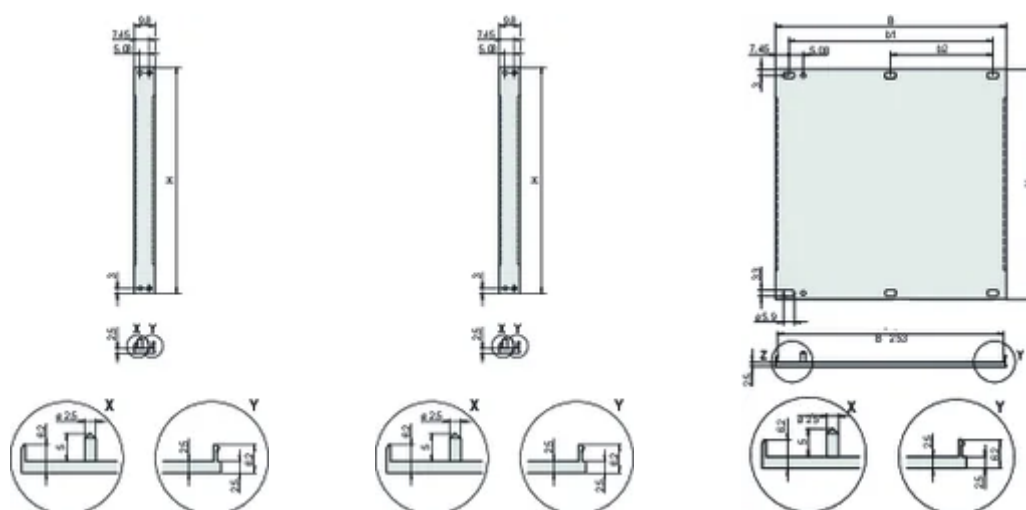

Instalação: Screw-on Front

Gasket Type: Textile EMC

Front Finish: Anodized

Rear Finish: Conductive

Treated Edges: Não

Em conformidade com: IEC 60297-3-101; IEEE 1101.1/10

Profundidade (D): 2.5mm

EMC Shielding: No (Retrofittable)

Acabamento: Anodized; Passivated

Altura (H): 128.4mm

Material: Alumínio

Product Type: Front Panel

Tipo: Front Panel without Handle

Largura (W): 426.4mm

Net Weight: 0.397kg

DETALHES ADICIONAIS DO PRODUTO

Please order fixing material (sleeves, collar screws) separately.

14 ... 84 HP: multi-part U-profile (front panel with crimped profiles).

Differences in finish between 2 ... 12 HP and 14 ... 84 HP.

2 ... 12 HP: one-part U-profile

Please order textile EMC gasket separately.

Standard pack quantity: 2 to 28HP: 5 pieces, 42 to 84 HP: 1 piece, supplied in standard pack quantities (SPQ) only.

DIAGRAMAS