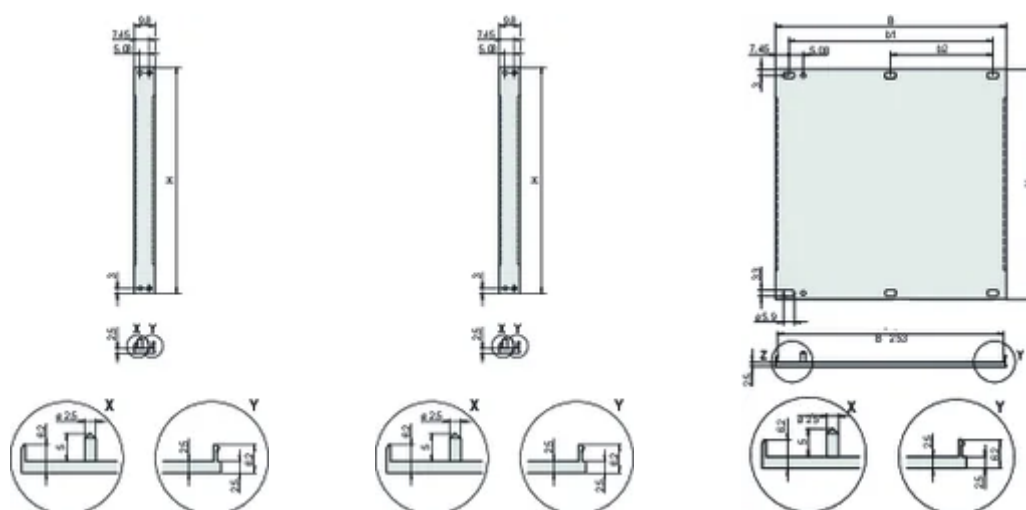

Instalação: Screw-on Front

Gasket Type: Textile EMC

Front Finish: Anodized

Rear Finish: Conductive

Treated Edges: Não

Em conformidade com: IEC 60297-3-101; IEEE 1101.1/10

Profundidade (D): 2.5mm

EMC Shielding: No (Retrofittable)

Acabamento: Anodized; Passivated

Altura (H): 261.8mm

Material: Alumínio

Product Type: Front Panel

Tipo: Front Panel without Handle

Largura (W): 426.4mm

Gross Weight: 0.8kg

DETALHES ADICIONAIS DO PRODUTO

Please order fixing material (sleeves, collar screws) separately.

14 ... 84 HP: multi-part U-profile (front panel with crimped profiles).

Differences in finish between 2 ... 12 HP and 14 ... 84 HP.

2 ... 12 HP: one-part U-profile

Please order textile EMC gasket separately.

Standard pack quantity: 2 to 28HP: 5 pieces, 42 to 84 HP: 1 piece, supplied in standard pack quantities (SPQ) only.

DIAGRAMAS