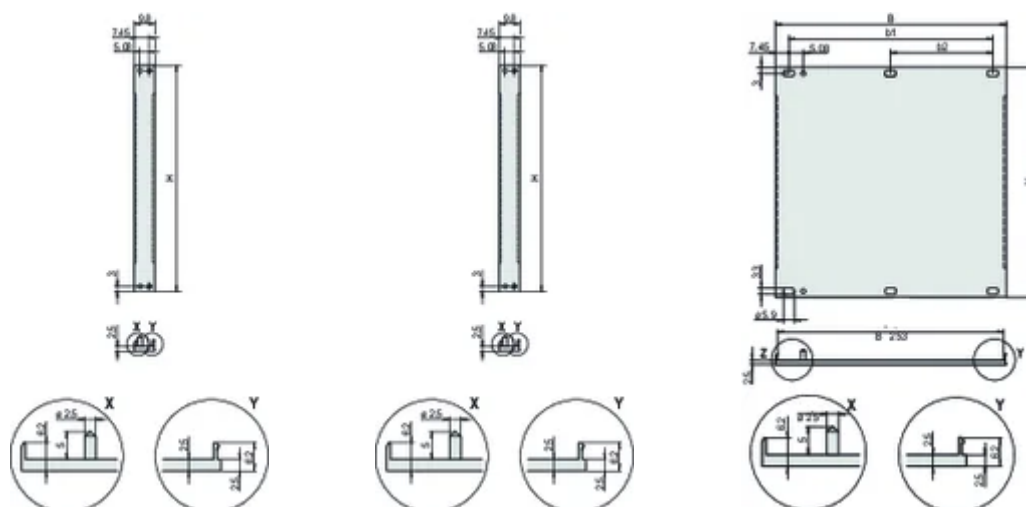

Gasket Type: Textile EMC

Front Finish: Anodized

Rear Finish: Conductive

Treated Edges: Não

Em conformidade com: IEC 60297-3-101; IEEE 1101.1/10

Profundidade (D): 2.5mm

EMC Shielding: No (Retrofittable)

Acabamento: Anodized; Passivated

Altura (H): 172.9mm

Material: Alumínio

Product Type: Front Panel

Tipo: Front Panel without Handle

Largura (W): 426.4mm

Net Weight: 0.54kg

DETALHES ADICIONAIS DO PRODUTO

Please order fixing material (sleeves, collar screws) separately.

14 ... 84 HP: multi-part U-profile (front panel with crimped profiles).

Differences in finish between 2 ... 12 HP and 14 ... 84 HP.

2 ... 12 HP: one-part U-profile

Please order textile EMC gasket separately.

Standard pack quantity: 2 to 28HP: 5 pieces, 42 to 84 HP: 1 piece, supplied in standard pack quantities (SPQ) only.

DIAGRAMAS