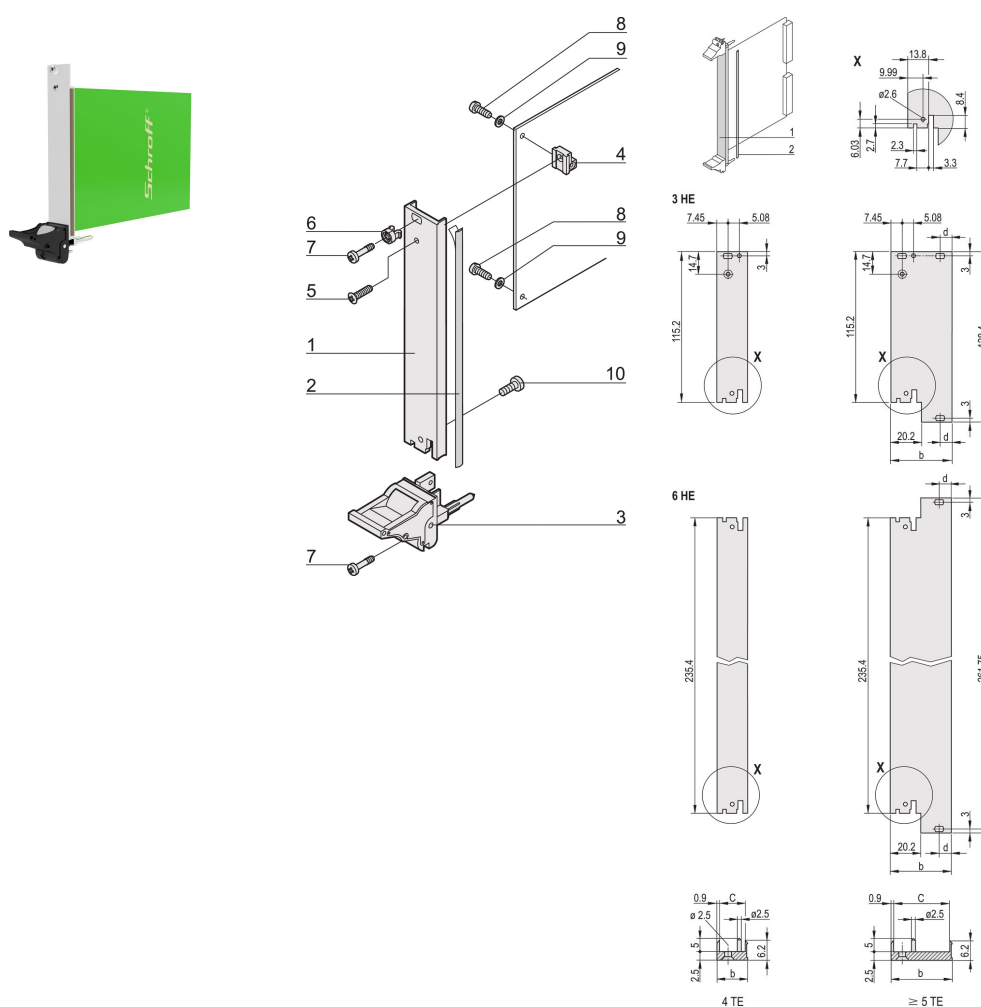

Plug-In Unit Kit With IEL Handle, Shielded, Black 3 U, 10 HP

NÚMERO DE CATÁLOGO

20848-590

Plug-in unit, with IEL inserter/extractor black handle, 3 U, front assembly. The U-shaped front panel enable shielding with a textile gasket.

CERTIFICATIONS

CARACTERÍSTICAS

U-shaped front panel for textile gasket

Suitable for insertion and extraction forces up to 700 N (per pair)

Enable the installation of a microswitch

Enable the installation of coding pegs in accordance with IEC 60297-3-103/ IEEE 1101.10

CARATERÍSTICAS DO PRODUTO

Rack Width: 10HP

Quantidade por embalagem: 1

Tipo de alça: IEL

Instalação: Screw-on Front

Gasket Type: Textile EMC

Front Finish: Anodized

Rear Finish: Etched

Treated Edges: Não

Em conformidade com: IEC 60297-3-102; IEEE 1101.10; IEC 60297-3-103; IEEE 1101.1/11

EMC Shielding: Sim

Acabamento: Anodized; Passivated

Altura (H): 128.4mm

Material: Alumínio

Product Type: Front Panel