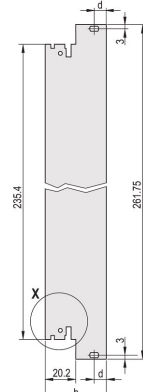

Plug-In Unit Kit With IEL Handle, Shielded, Black, 6 U, 4 HP

NÚMERO DE CATÁLOGO

20848-592

3 HE

6 HE

4 TE

5 TE

Plug-in unit, with IEL inserter/extractor black handle, 6 U, front assembly. The U-shaped front panel enable shielding with a textile gasket.

CERTIFICATIONS

CARACTERÍSTICAS

U-shaped front panel for textile gasket

Suitable for insertion and extraction forces up to 700 N (per pair)

Enable the installation of a microswitch

Enable the installation of coding pegs in accordance with IEC 60297-3-103/ IEEE 1101.10

CARATERÍSTICAS DO PRODUTO

Rack Width: 4HP

Quantidade por embalagem: 1

Tipo de alça: IEL

Instalação: Screw-on Front; Screw-on Rear IO

Gasket Type: Textile EMC

Front Finish: Anodized

Rear Finish: Etched

Treated Edges: Não

Em conformidade com: IEC 60297-3-102; IEEE 1101.10; IEC 60297-3-103; IEEE 1101.1/11

EMC Shielding: Sim

Acabamento: Anodized; Passivated

Altura (H): 261.8mm

Material: Alumínio

Product Type: Front Panel