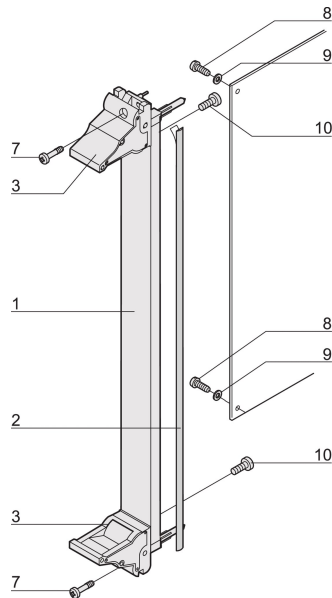

Plug-In Unit Kit With IEL Handle, Shielded, Black, 6 U, 4 HP

NÚMERO DE CATÁLOGO

20848-592

3 HE

6 HE

4 TE

5 TE

Plug-in unit, with IEL inserter/extractor black handle, 6 U, front assembly. The U-shaped front panel enable shielding with a textile gasket.

CERTIFICATIONS

CARACTERÍSTICAS

U-shaped front panel for textile gasket

Suitable for insertion and extraction forces up to 700 N (per pair)

Enable the installation of a microswitch

Enable the installation of coding pegs in accordance with IEC 60297-3-103/ IEEE 1101.10

CARATERÍSTICAS DO PRODUTO

Rack Width: 4HP

Quantidade por embalagem: 1

Tipo de alça: IEL

Instalação: Screw-on Front; Screw-on Rear IO

Gasket Type: Textile EMC

Front Finish: Anodized

Rear Finish: Etched

Treated Edges: Não

Em conformidade com: IEC 60297-3-102; IEEE 1101.10; IEC 60297-3-103; IEEE 1101.1/11

EMC Shielding: Sim

Acabamento: Anodized; Passivated

Altura (H): 261.8mm

Material: Alumínio

Product Type: Front Panel