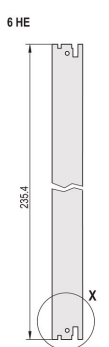

Plug-In Unit Kit With IEL Handle, Shielded, Black, 6 U, 4 HP

NÚMERO DE CATÁLOGO

20848-592

3 HE

6 HE

4 TE

5 TE

Plug-in unit, with IEL inserter/extractor black handle, 6 U, front assembly. The U-shaped front panel enable shielding with a textile gasket.

CERTIFICATIONS

CARACTERÍSTICAS

U-shaped front panel for textile gasket

Suitable for insertion and extraction forces up to 700 N (per pair)

Enable the installation of a microswitch

Enable the installation of coding pegs in accordance with IEC 60297-3-103/ IEEE 1101.10

CARATERÍSTICAS DO PRODUTO

Rack Width: 4HP

Quantidade por embalagem: 1

Tipo de alça: IEL

Instalação: Screw-on Front; Screw-on Rear IO

Gasket Type: Textile EMC

Front Finish: Anodized

Rear Finish: Etched

Treated Edges: Não

Em conformidade com: IEC 60297-3-102; IEEE 1101.10; IEC 60297-3-103; IEEE 1101.1/11

EMC Shielding: Sim

Acabamento: Anodized; Passivated

Altura (H): 261.8mm

Material: Alumínio

Product Type: Front Panel