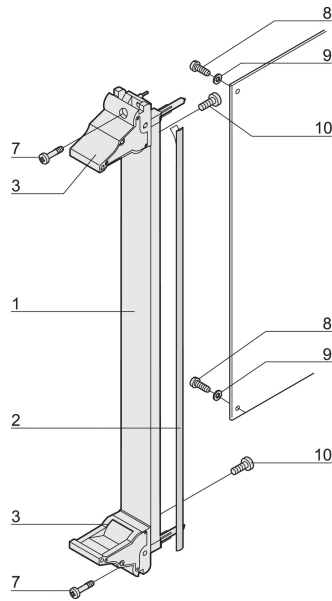

3 HE

6 HE

4 TE

5 TE

Plug-in unit, with IEL inserter/extractor black handle, 6 U, front assembly. The U-shaped front panel enable shielding with a textile gasket.

CERTIFICATIONS