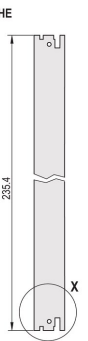

# Plug-In Unit Kit With IEL Handle, Shielded, Black, 6 U, 6 HP

NÚMERO DE CATÁLOGO

---

**20848-594**

3 HE

6 HE

4 TE

5 TE

Plug-in unit, with IEL inserter/extractor black handle, 6 U, front assembly. The U-shaped front panel enable shielding with a textile gasket.

## CARACTERÍSTICAS

U-shaped front panel for textile gasket

Suitable for insertion and extraction forces up to 700 N (per pair)

Enable the installation of a microswitch

Enable the installation of coding pegs in accordance with IEC 60297-3-103/ IEEE 1101.10

## CARATERÍSTICAS DO PRODUTO

Rack Width: 6HP

Quantidade por embalagem: 1

Tipo de alça: IEL

Instalação: Screw-on Front; Screw-on Rear IO

Gasket Type: Textile EMC

Front Finish: Anodized

Rear Finish: Etched