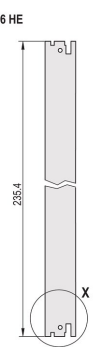

Plug-In Unit Kit With IEL Handle, Shielded, Black, 6 U, 10 HP

NÚMERO DE CATÁLOGO

20848-597

3 HE

6 HE

4 TE

5 TE

Plug-in unit, with IEL inserter/extractor black handle, 6 U, front assembly. The U-shaped front panel enable shielding with a textile gasket.

CERTIFICATIONS

CARACTERÍSTICAS

U-shaped front panel for textile gasket

Suitable for insertion and extraction forces up to 700 N (per pair)

Enable the installation of a microswitch

Enable the installation of coding pegs in accordance with IEC 60297-3-103/ IEEE 1101.10

CARATERÍSTICAS DO PRODUTO

Rack Width: 10HP

Quantidade por embalagem: 1

Tipo de alça: IEL

Instalação: Screw-on Front; Screw-on Rear IO

Gasket Type: Textile EMC

Front Finish: Anodized

Rear Finish: Etched

Treated Edges: Não

Em conformidade com: IEC 60297-3-102; IEEE 1101.10; IEC 60297-3-103; IEEE 1101.1/11

EMC Shielding: Sim

Acabamento: Anodized; Passivated

Altura (H): 261.8mm

Material: Alumínio

Product Type: Front Panel