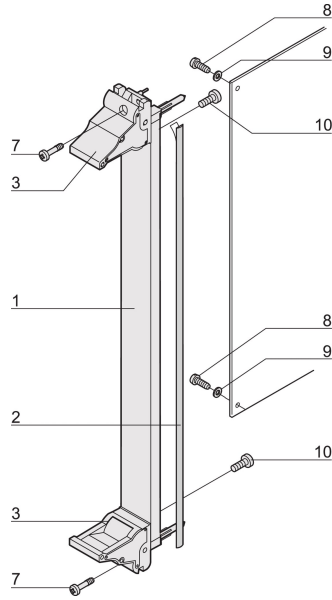

Plug-In Unit Kit With IEL Handle, Shielded, Black, 6 U, 10 HP

NÚMERO DE CATÁLOGO

20848-597

3 HE

6 HE

4 TE

5 TE

Plug-in unit, with IEL inserter/extractor black handle, 6 U, front assembly. The U-shaped front panel enable shielding with a textile gasket.

CERTIFICATIONS

CARACTERÍSTICAS

U-shaped front panel for textile gasket

Suitable for insertion and extraction forces up to 700 N (per pair)

Enable the installation of a microswitch

Enable the installation of coding pegs in accordance with IEC 60297-3-103/ IEEE 1101.10

CARATERÍSTICAS DO PRODUTO

Rack Width: 10HP

Quantidade por embalagem: 1

Tipo de alça: IEL

Instalação: Screw-on Front; Screw-on Rear IO

Gasket Type: Textile EMC

Front Finish: Anodized

Rear Finish: Etched

Treated Edges: Não

Em conformidade com: IEC 60297-3-102; IEEE 1101.10; IEC 60297-3-103; IEEE 1101.1/11

EMC Shielding: Sim

Acabamento: Anodized; Passivated

Altura (H): 261.8mm

Material: Alumínio

Product Type: Front Panel