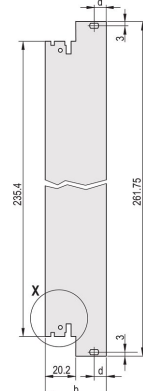

Plug-In Unit Kit With IEL Handle, Shielded, Black, 6 U, 10 HP

NÚMERO DE CATÁLOGO

20848-597

3 HE

6 HE

4 TE

5 TE

Plug-in unit, with IEL inserter/extractor black handle, 6 U, front assembly. The U-shaped front panel enable shielding with a textile gasket.

CERTIFICATIONS

CARACTERÍSTICAS

U-shaped front panel for textile gasket

Suitable for insertion and extraction forces up to 700 N (per pair)

Enable the installation of a microswitch

Enable the installation of coding pegs in accordance with IEC 60297-3-103/ IEEE 1101.10

CARATERÍSTICAS DO PRODUTO

Rack Width: 10HP

Quantidade por embalagem: 1

Tipo de alça: IEL

Instalação: Screw-on Front; Screw-on Rear IO

Gasket Type: Textile EMC

Front Finish: Anodized

Rear Finish: Etched

Treated Edges: Não

Em conformidade com: IEC 60297-3-102; IEEE 1101.10; IEC 60297-3-103; IEEE 1101.1/11

EMC Shielding: Sim

Acabamento: Anodized; Passivated

Altura (H): 261.8mm

Material: Alumínio

Product Type: Front Panel